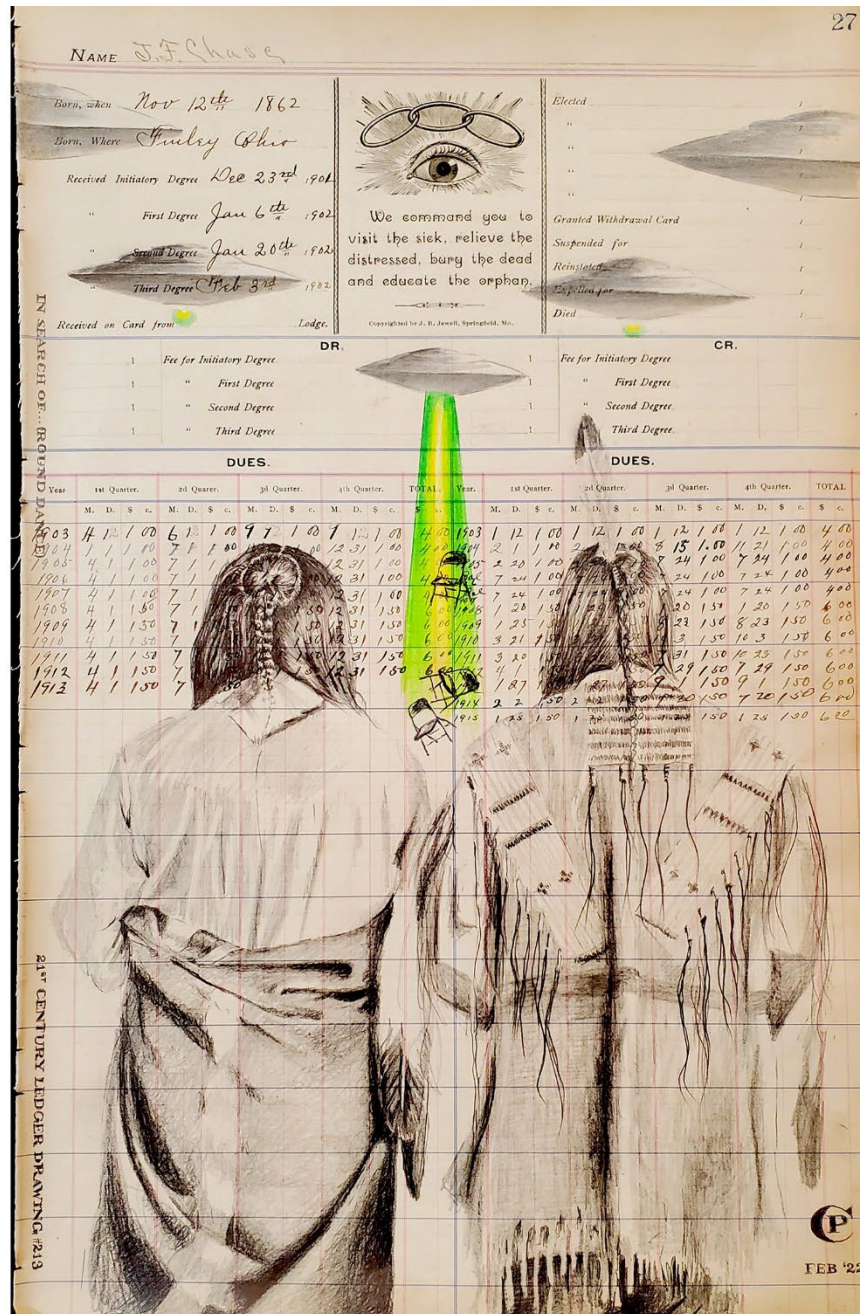

CHRIS PAPPAN
Osage, Kaw,
Cheyenne River Sioux
and mixed European
Heritage Artist

Celebrating

25
years

Charles M. Russell Center
for the Study of Art of the American West

WEITZENHOFFER FAMILY COLLEGE OF FINE ARTS
 SCHOOL OF VISUAL ARTS
 The UNIVERSITY of OKLAHOMA

Chris Pappan, *In Search Of...(Round Dance)*, 2022, graphite and colored pencil on Odd Fellows ledger, 18”h x 12”w.

The Art of Chris Pappan and Acts of Visual Resistance

For more information or for accommodations, please call the Russell Center at (405) 325-5939. Visit us online at art.ou.edu. This publication, printed by OU Printing Services, is issued by the University of Oklahoma at no cost to the taxpayers of the State of Oklahoma.