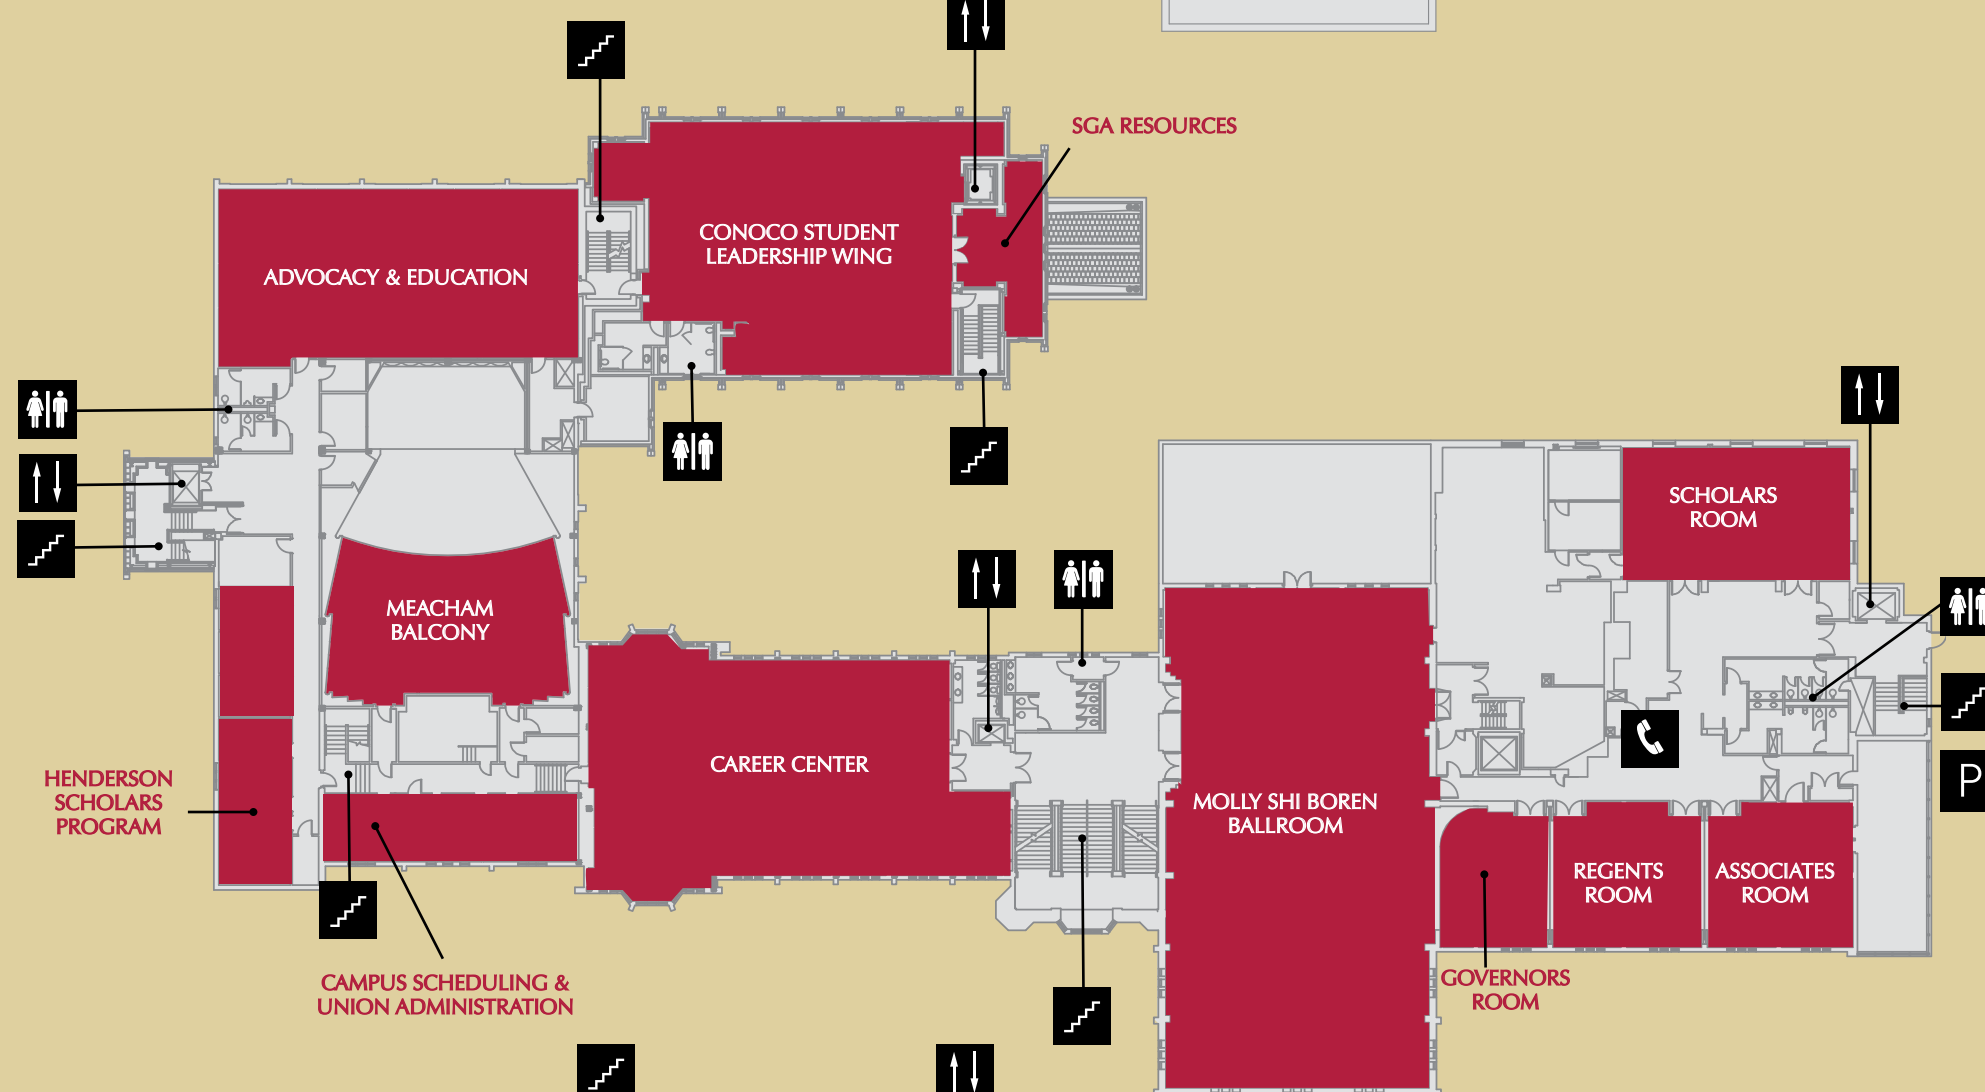

# OKLAHOMA

MEMORIAL UNION

Level 4

Level 3

Level 2

Level 1

## Legend

- Restrooms
- Kiosk
- Parking
- Elevators
- Phone
- Stairs
- Accessibility Lift
- Accessibility Ramp