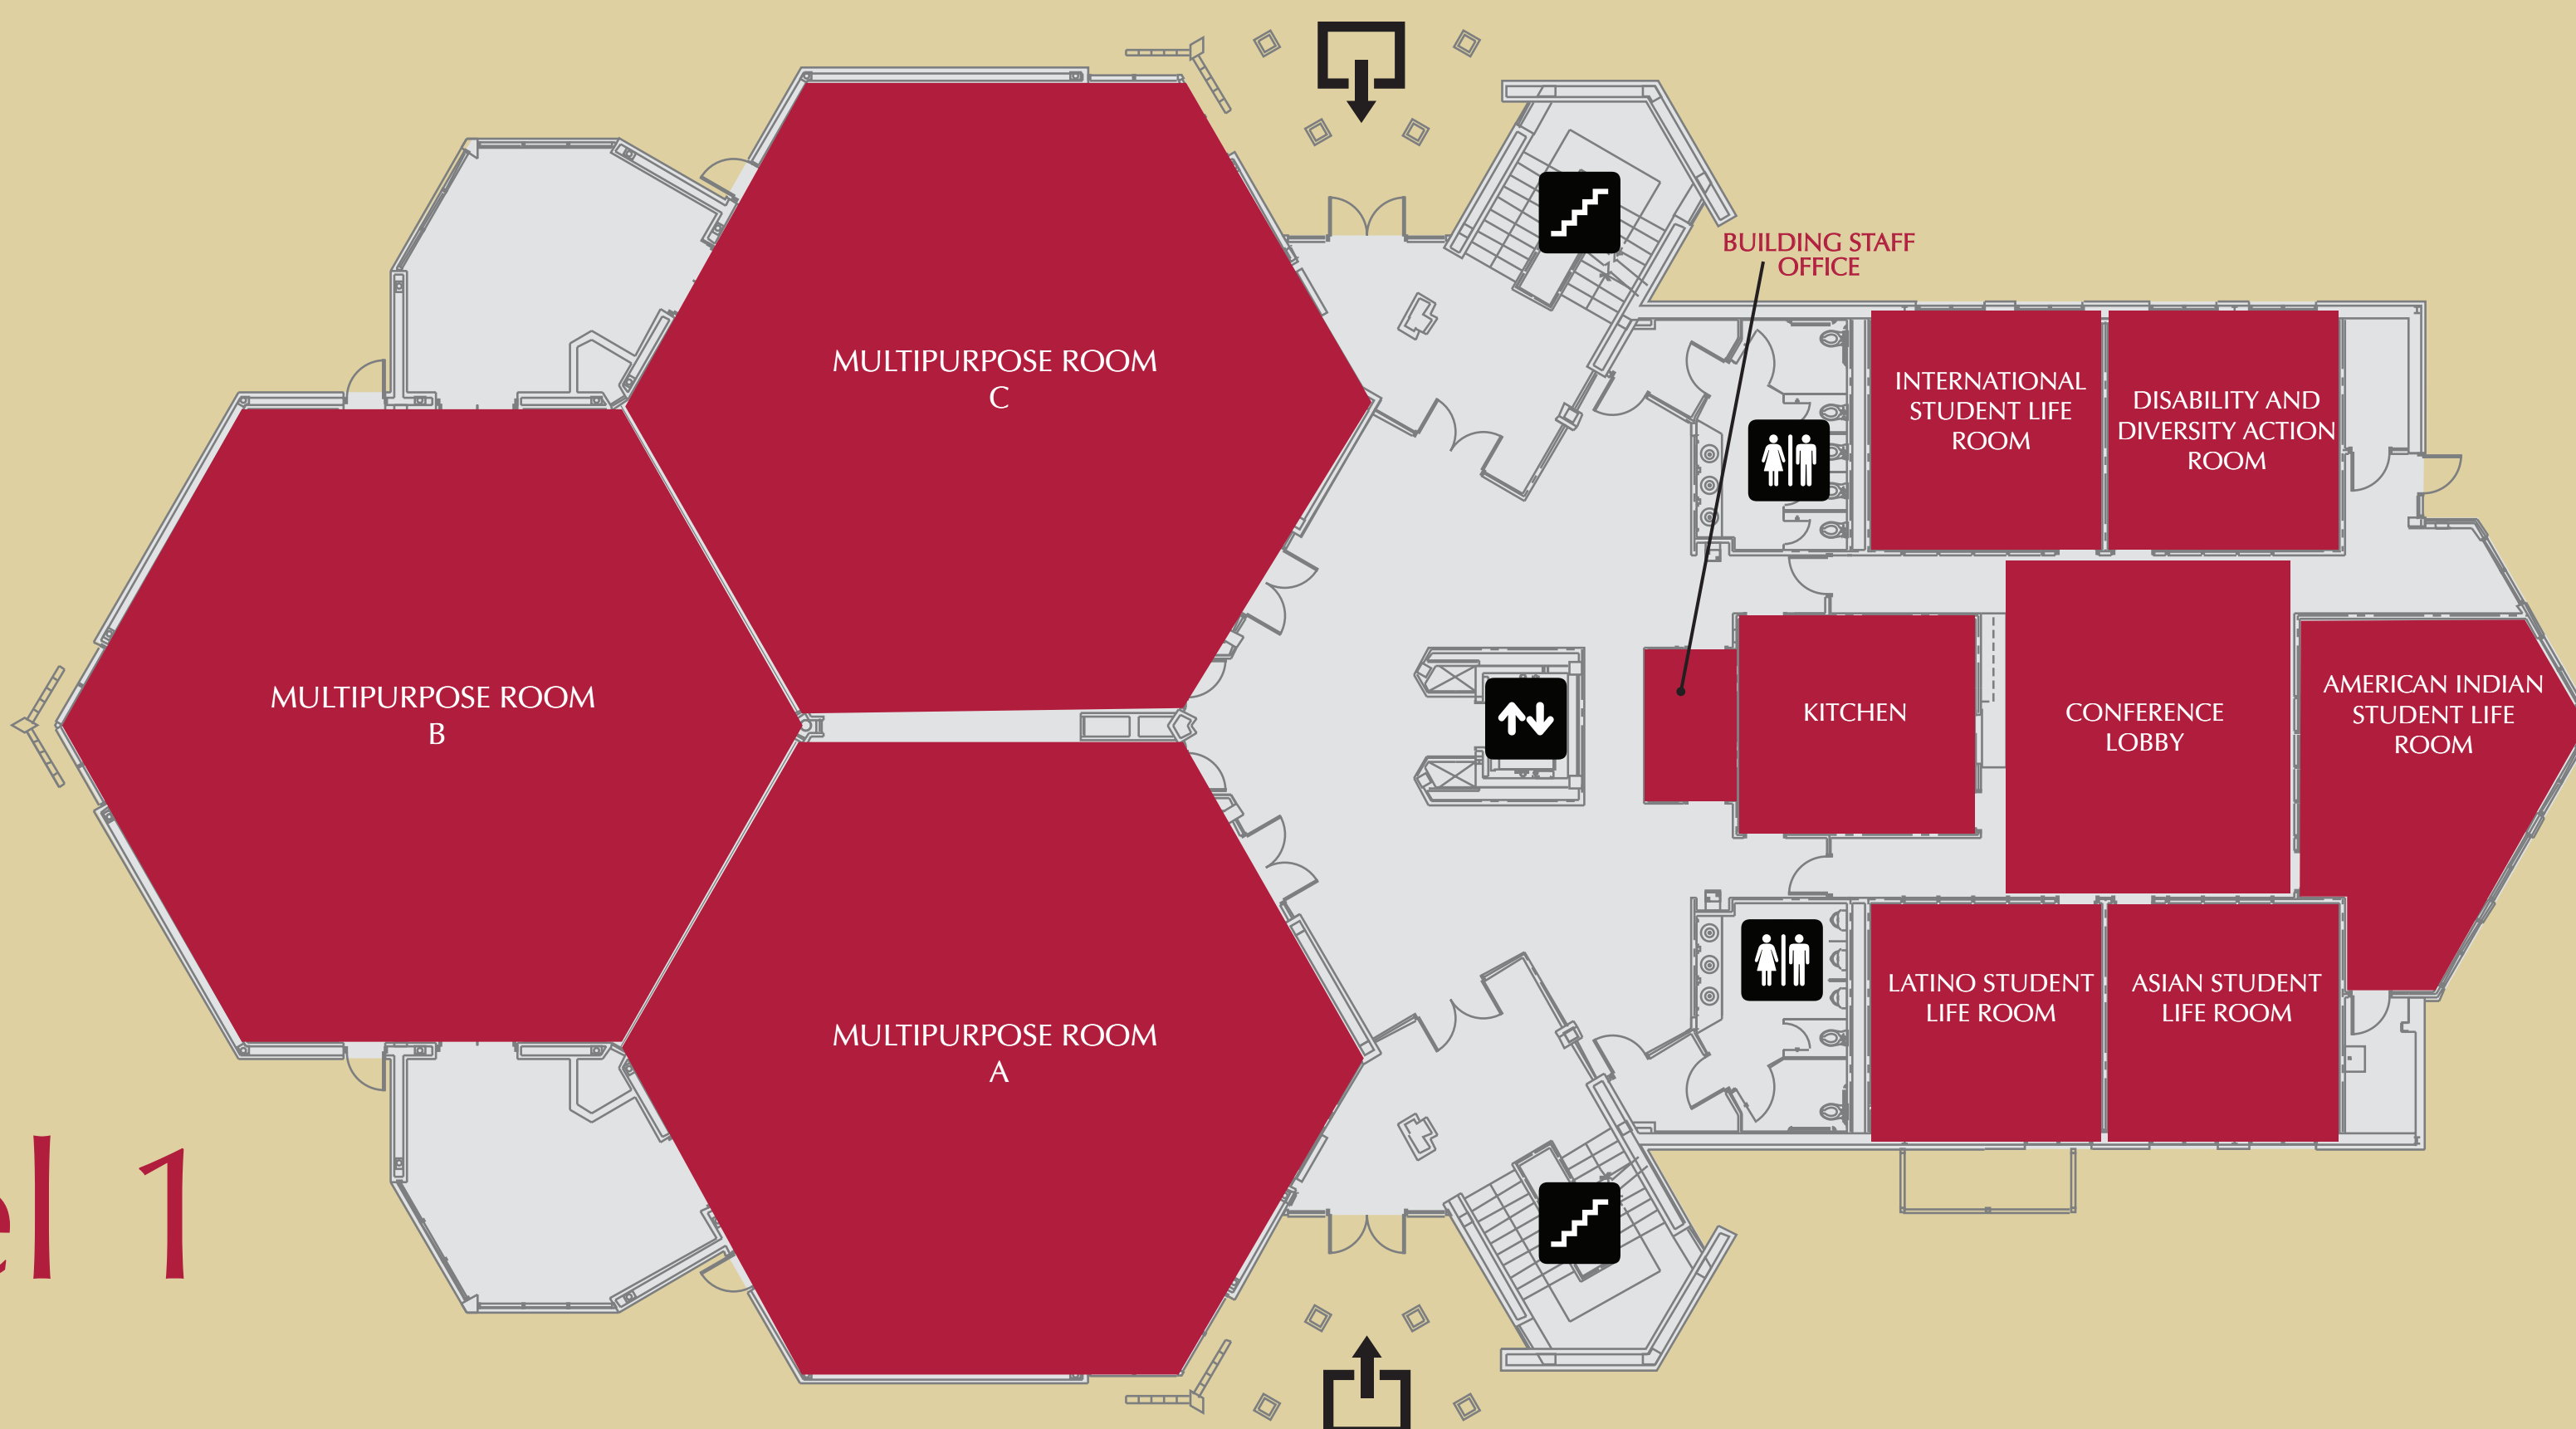

# JIM THORPE

MULTICULTURAL CENTER

Level 2

Level 1

## Legend

- Restrooms
- Elevator
- Stairs