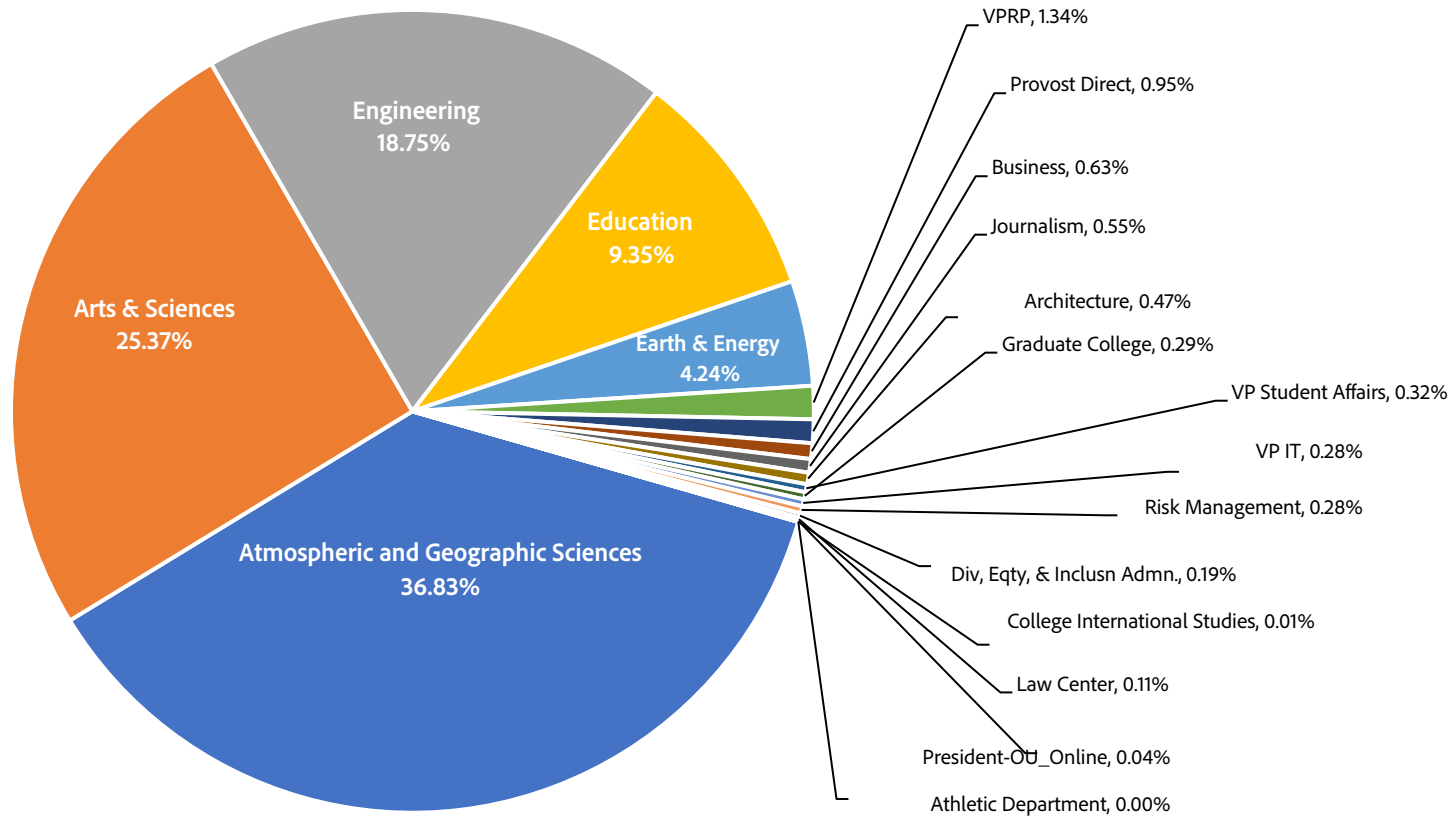

FY 2022 Sponsored Project Awards by Unit

Source: OU ORS (Excludes HEERF & Outreach)

*Outreach consists of College of Continuing Education, Continuing Education Academic Programs (Admin & Liberal Studies), and limited selections from the departments of Social Work and Electrical & Computer Engineering