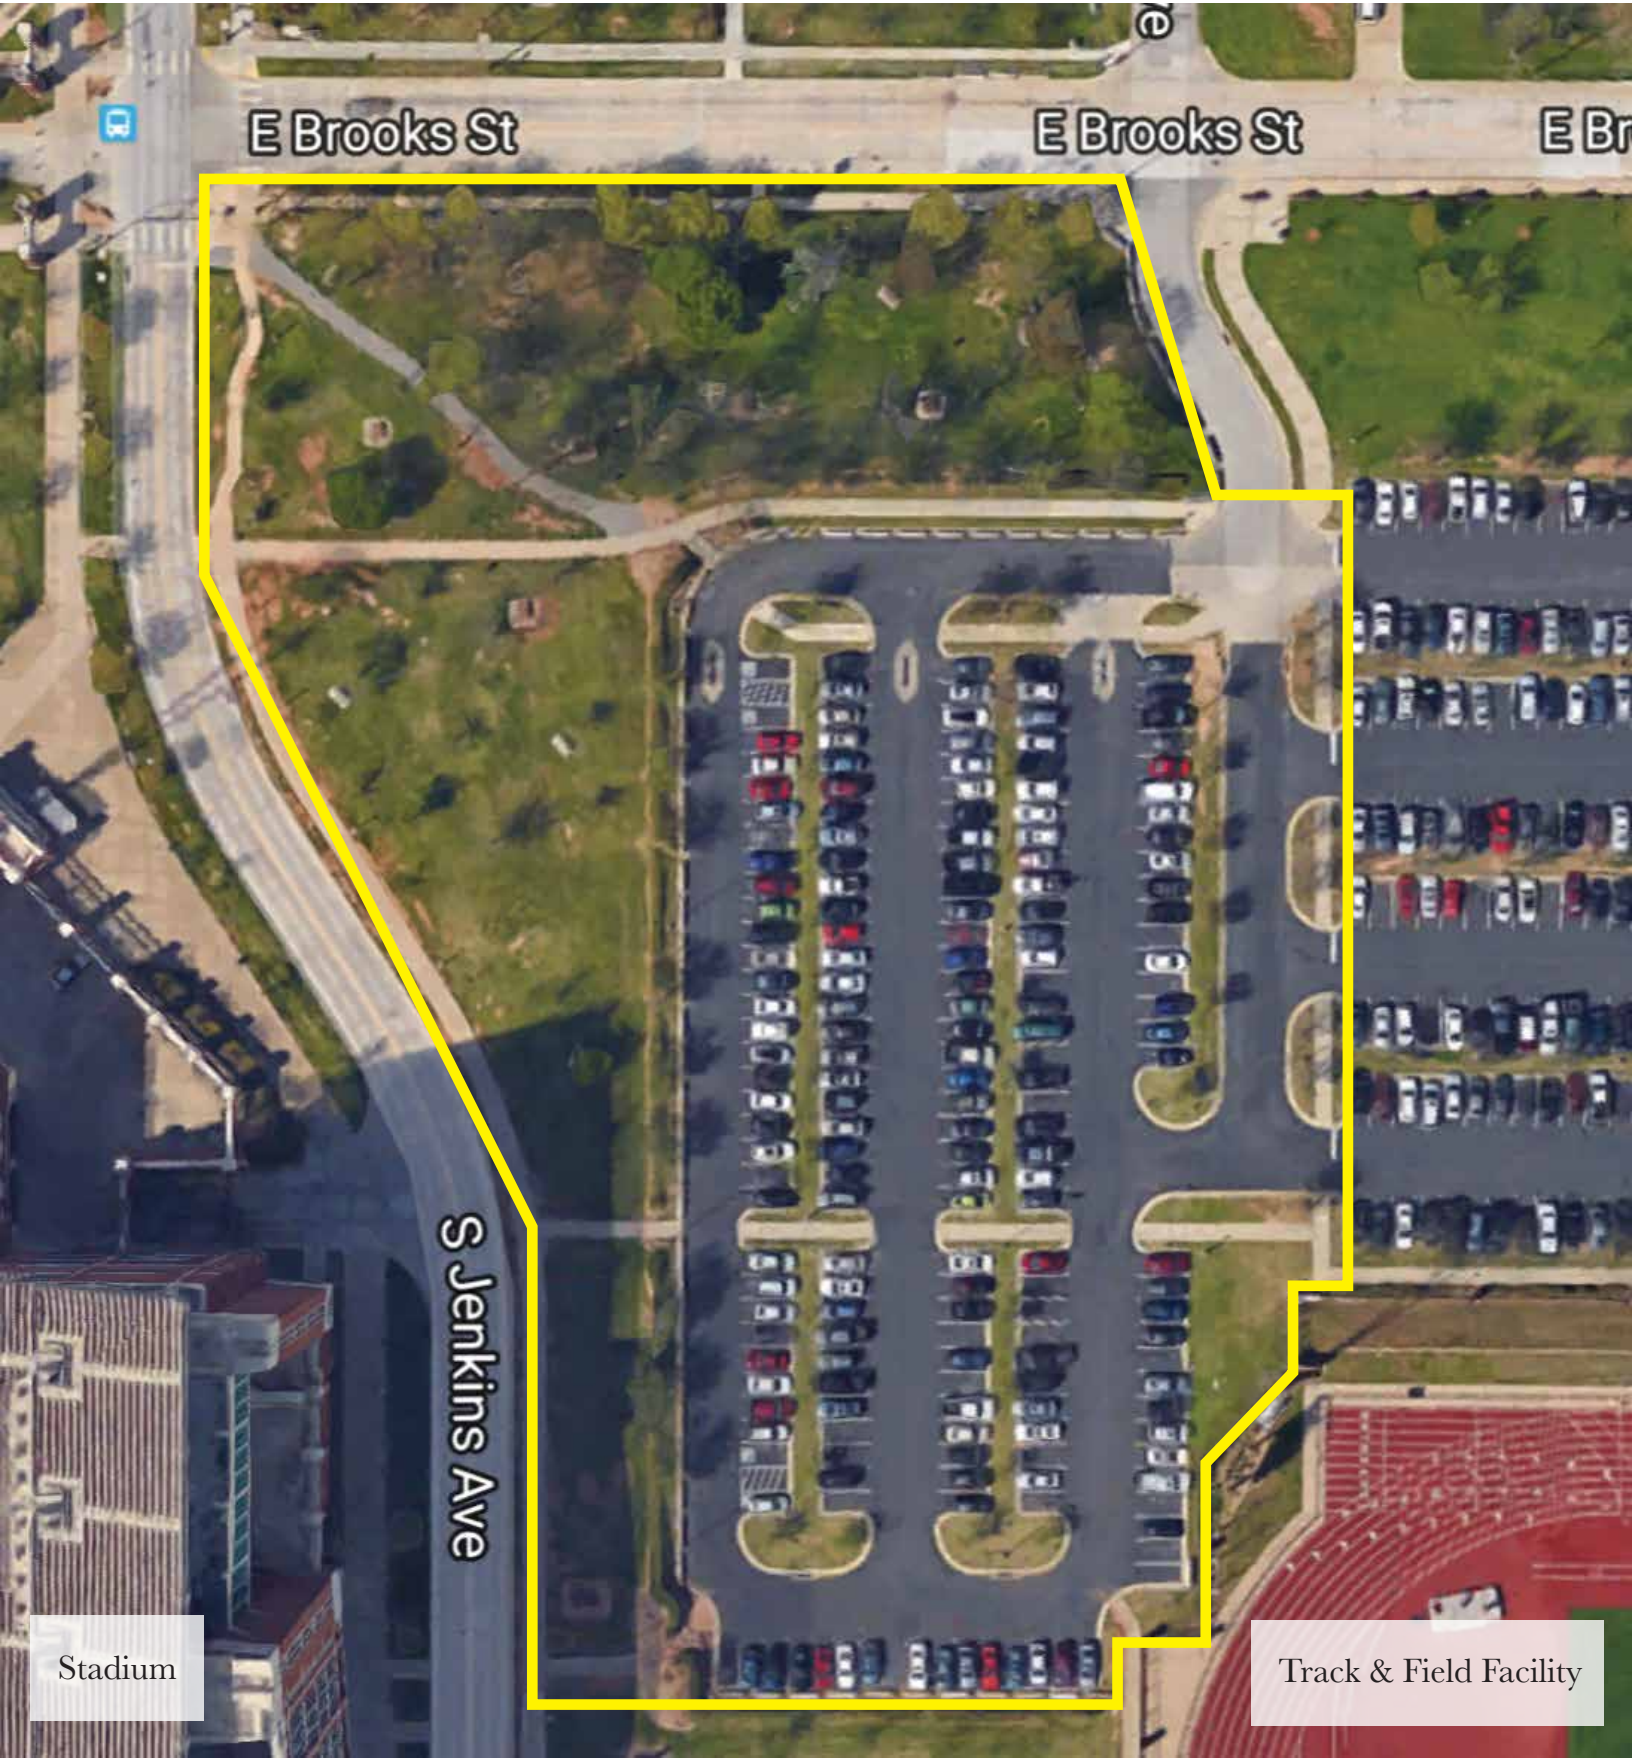

20A - Delta Sigma Theta
Park at Corner of Brooks/Jenkins & Parking Lot
*Organizations are only responsible for the area and grounds
around the buildings, but not inside the building.*

Stadium

Track & Field Facility