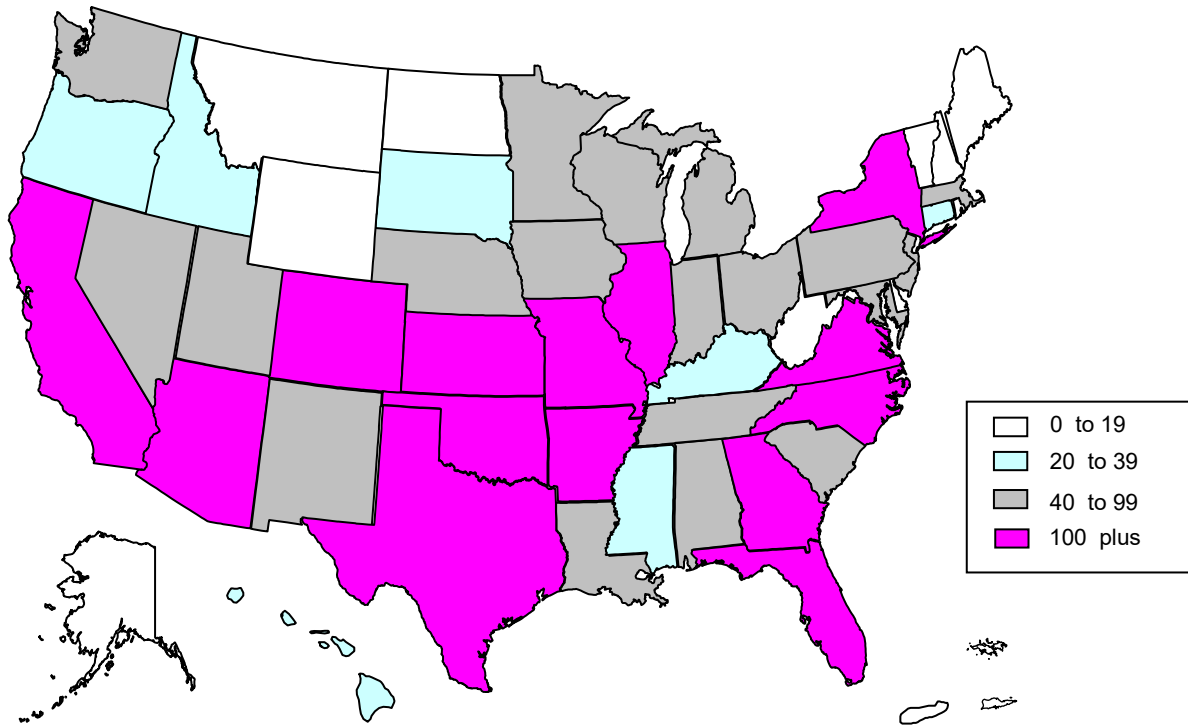

# NORMAN CAMPUS STUDENTS

Enrollment by State/U.S. Territory of Origin

Fall 2023

\* Students from out of state (11,383) and foreign countries (1,704) account for 45 percent of the total Norman Campus enrollment (29,166).

\* The largest number of out-of-state students come from Texas (6,956).

\* Other states from which the University attracts a large number of students include California (531), Colorado (393), Kansas (270), Missouri (226), Illinois (202), Florida (199), Arkansas (161), Virginia (151), North Carolina (124), Georgia (133), New York (107) and Arizona (104).