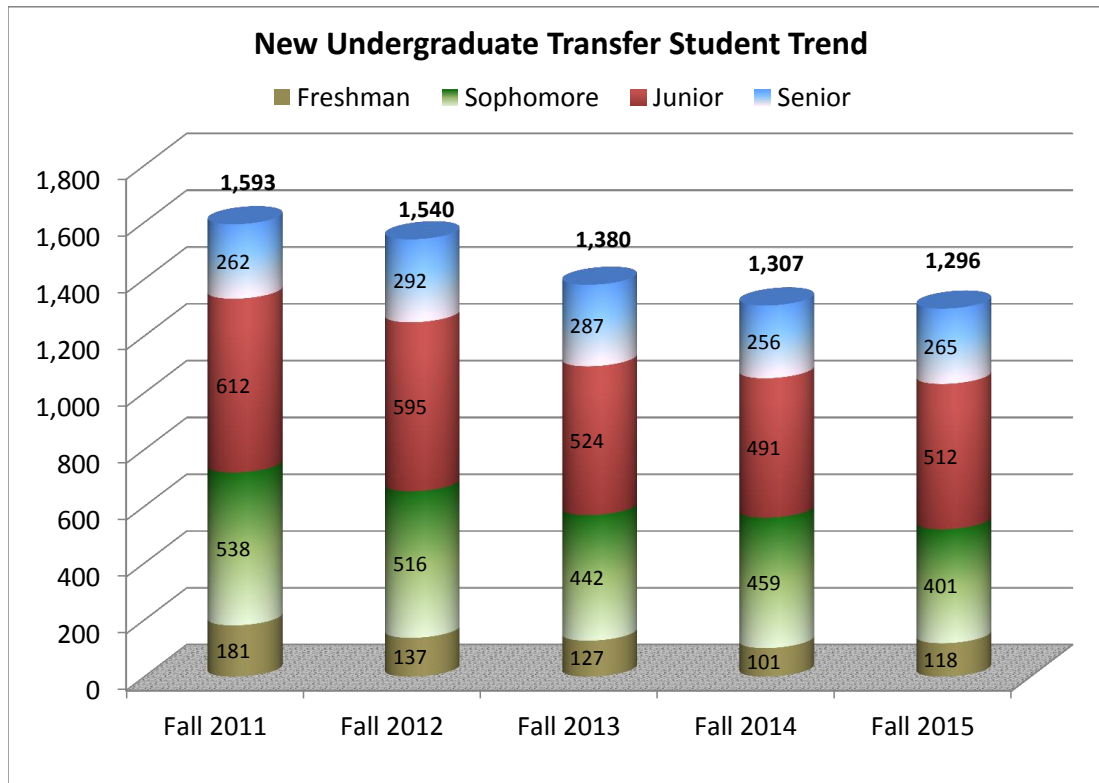

University of Oklahoma, Norman Campus

New Undergraduate Transfer Students by Last Institution Attended

AY 2015-2016

		UG Transfers	All SP OU Ret GPA	Classification by Transfer Hours											
				Freshman			Sophomore			Junior			Senior		
				N	Trf GPA	SP OU GPA	N	Trf GPA	SP OU GPA	N	Trf GPA	SP OU GPA	N	Trf GPA	SP OU GPA
Oklahoma	Junior College	622	2.97	45	3.09	2.85	163	3.15	2.87	318	3.24	3.01	96	3.09	3.08
	Four-Year College	214	2.92	32	2.93	2.38	79	3.17	2.96	59	3.12	2.86	44	2.91	3.30
Other States	Junior College	237	2.95	19	3.03	2.81	87	3.28	2.94	80	3.12	2.96	51	3.04	2.98
	Four-Year College	223	3.14	22	2.96	2.69	72	3.22	3.15	55	3.06	3.05	74	3.14	3.33
Total		1,296	2.99	118	3.02	2.71	401	3.19	2.96	512	3.19	2.99	265	3.06	3.16

Fall 2015 Top 10 Feeder Institutions

Institution	State	Counts
Oklahoma City Comm College	OK	240
Tulsa Community College	OK	136
Rose State College	OK	84
University Of Central Oklahoma	OK	69
Oklahoma State Univ-Okla City	OK	53
Oklahoma State University	OK	41
Cameron University	OK	23
Comm College Of The Air Force	AL	20
Collin College	TX	18
Seminole State College	OK	18

Institution	State	OU Ret GPA
Collin College	TX	3.15
Rose State College	OK	3.11
Oklahoma State University	OK	3.08
Cameron University	OK	3.05
Oklahoma City Comm College	OK	3.00
Tulsa Community College	OK	2.92
Oklahoma State Univ-Okla City	OK	2.92
University Of Central Oklahoma	OK	2.89
Comm College Of The Air Force	AL	2.88
Seminole State College	OK	2.62

Note: New undergraduate transfer students are a count of fall enrollment and including summer new transfers continuing to fall.