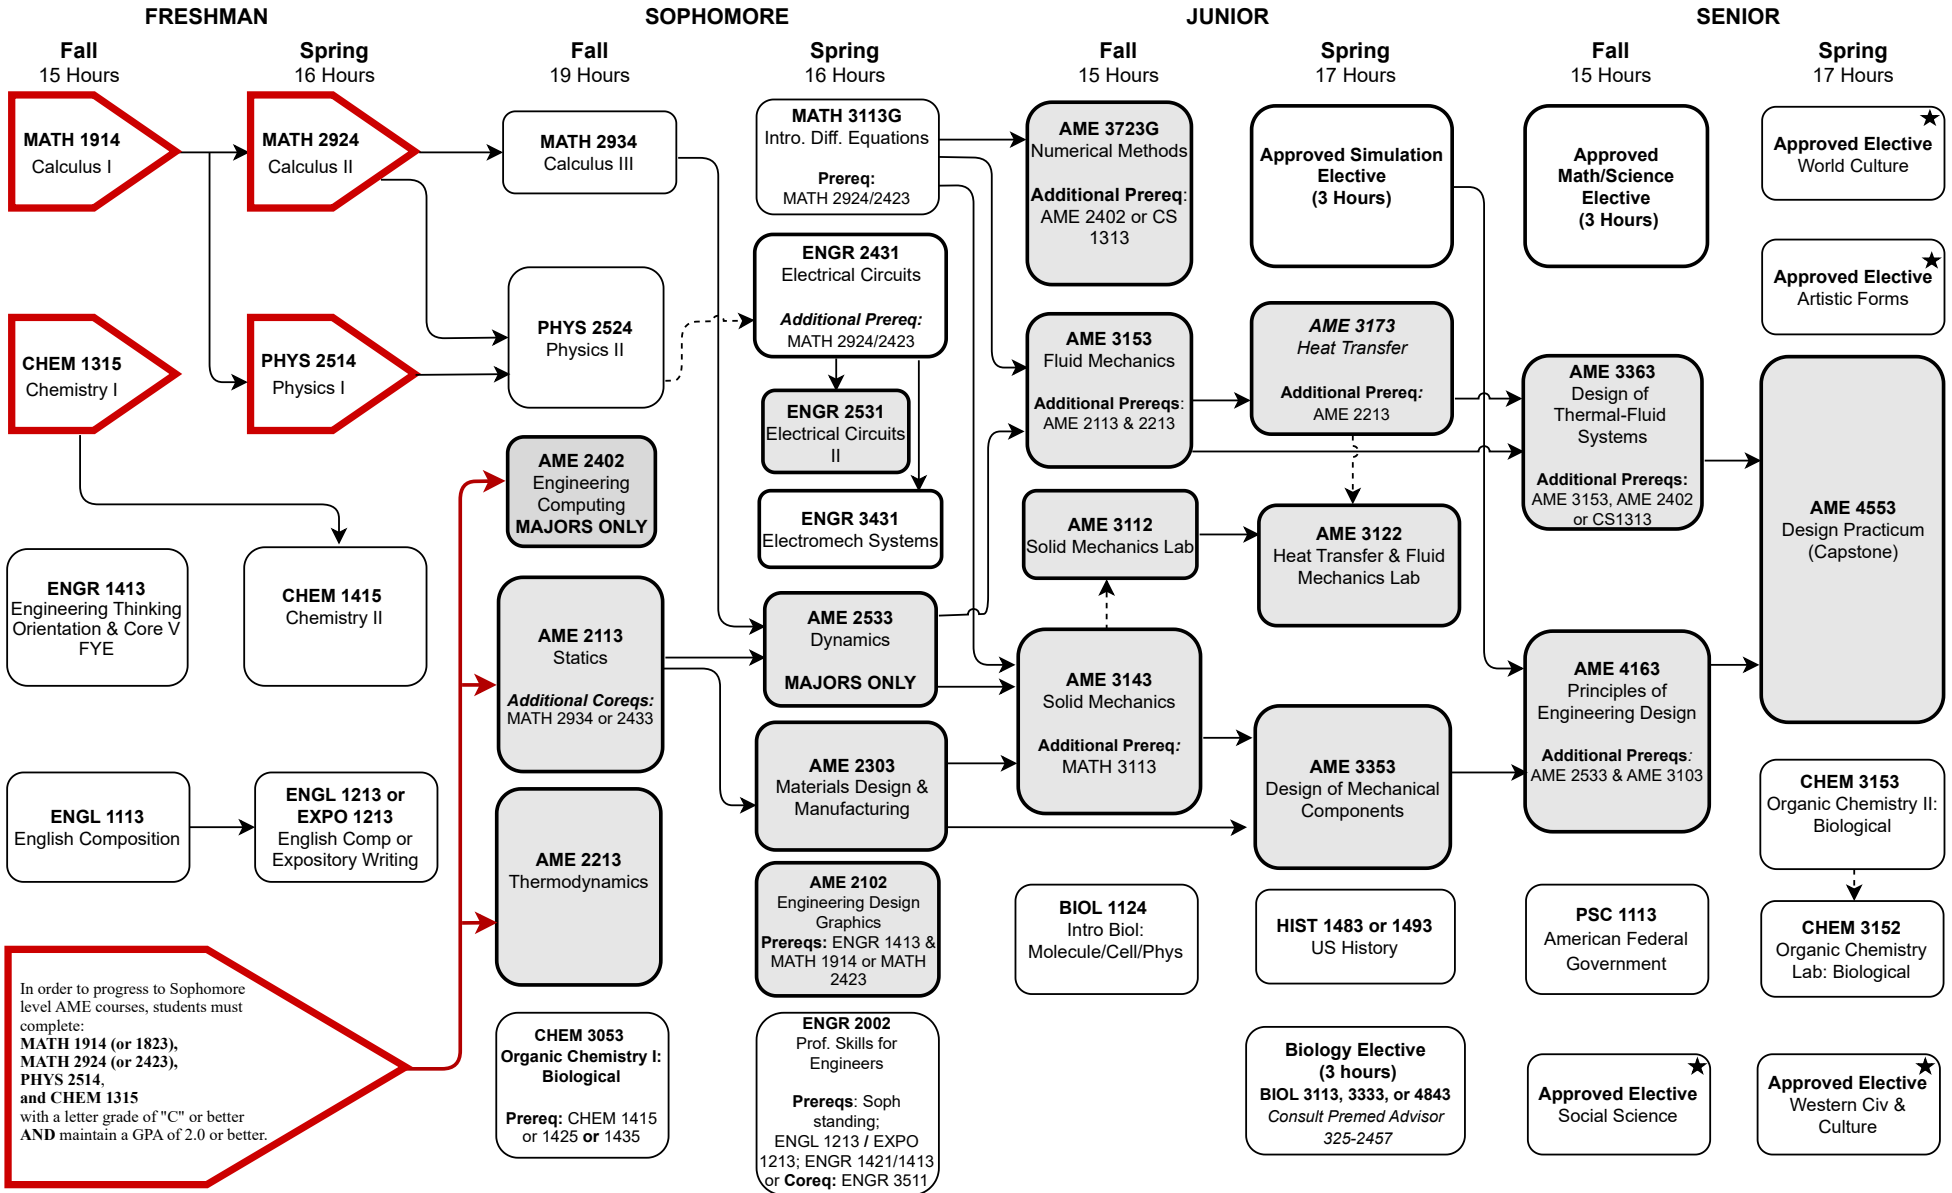

Bachelor of Science in Mechanical Engineering (Premedical Option B676)

Summer 2024 through Spring 2025 – Total Credit Hours: 130

This flowchart is not an official check sheet of degree requirements. It is meant to be used as a supplemental visual guide to be used along with the official University of Oklahoma degree check sheet.

★ At least one of these Gen. Ed. courses must be 3000-4000 level.
 Foreign Language: 2 semesters college level or 2 years of high school.
 HS History Deficiency

← - - - → Co-requisite.
 ↔ Prerequisite
 Shaded courses are offered once per year during designated semester.