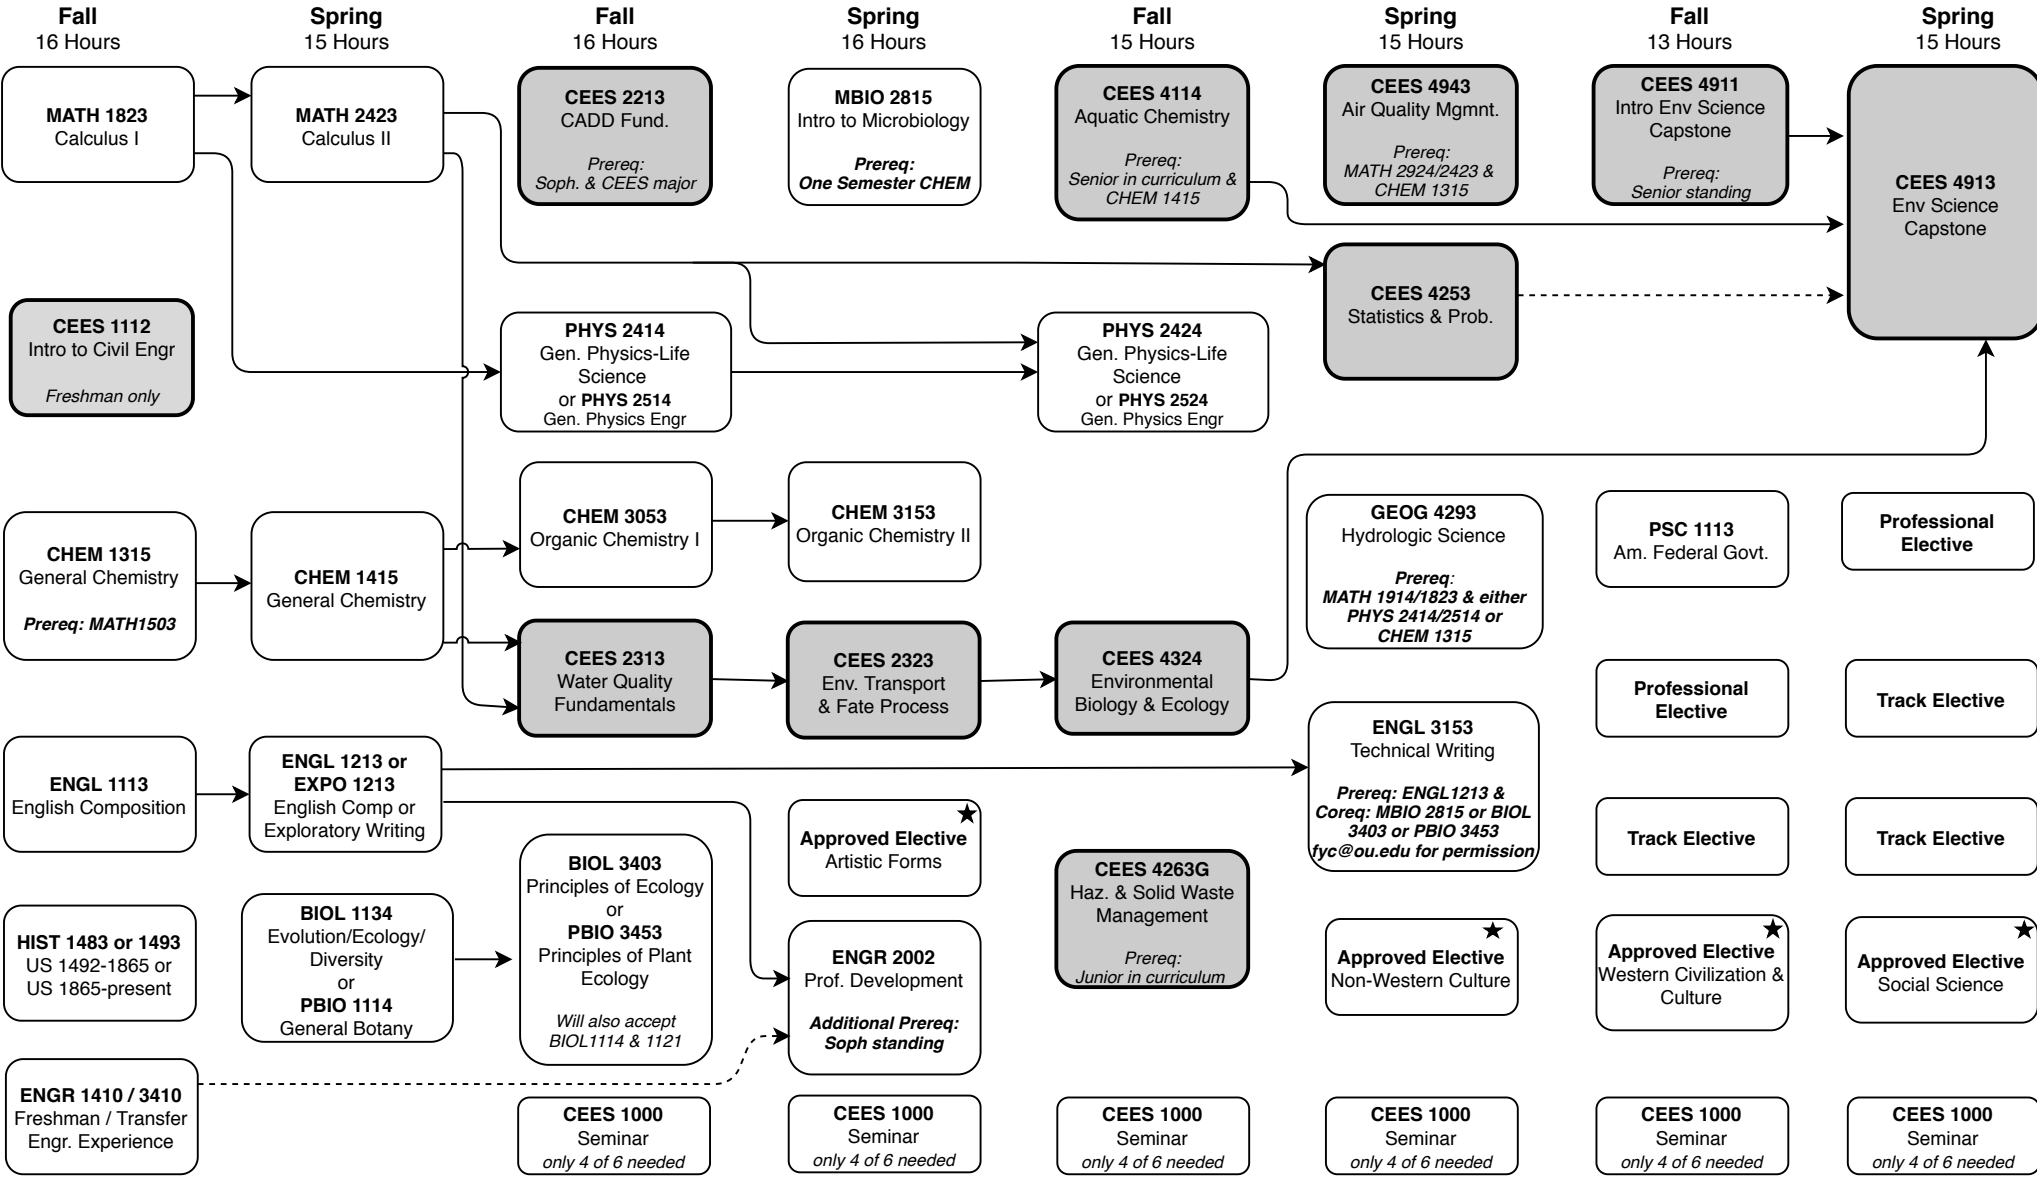

Bachelor of Science in Environmental Science (Standard Option B405)

Summer 2020 through Spring 2021 – Total Credit Hours: 121

This flowchart is not an official check sheet of degree requirements. It is meant to be used as a supplemental visual guide to be used along with the official University of Oklahoma degree check sheet.

FRESHMAN

SOPHOMORE

JUNIOR

SENIOR

☐ ★ At least one of these Gen. Ed. courses must be 3000-4000 level. ☐ Foreign Language: 2 semesters college level or 2 years of high school.

← - - -> Co-requisite. ↔ Prerequisite. Shaded courses offered once per year. ☐ HS History Deficiency