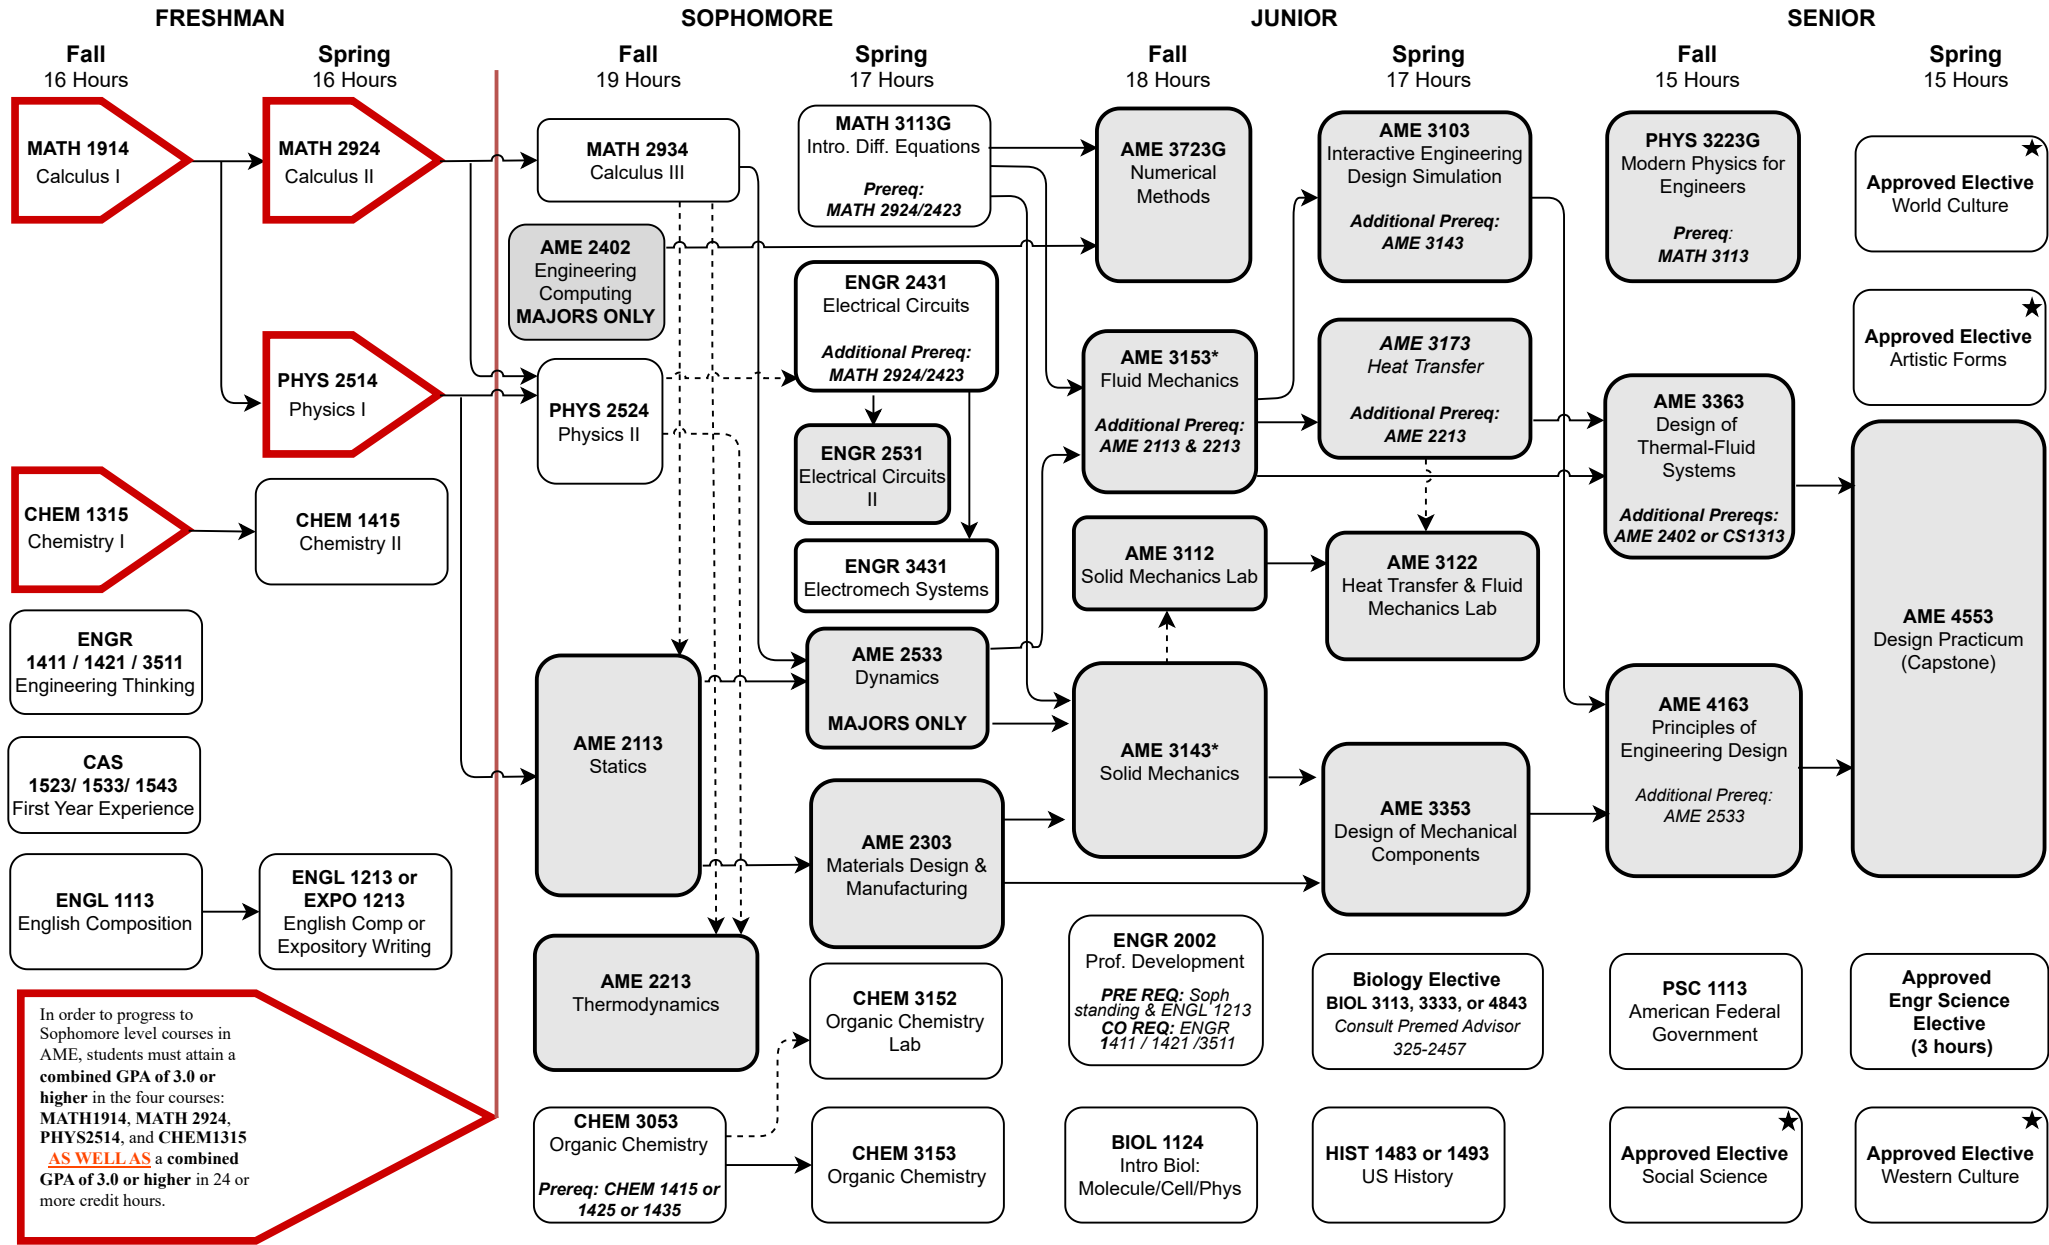

Bachelor of Science in Mechanical Engineering (Premedical Option B676)

Summer 2023 through Spring 2024 – Total Credit Hours: 132

This flowchart is not an official check sheet of degree requirements. It is meant to be used as a supplemental visual guide to be used along with the official University of Oklahoma degree check sheet.

★ At least one of these Gen. Ed. courses must be 3000-4000 level.
 Foreign Language: 2 semesters college level or 2 years of high school.
 HS History Deficiency
 <---> Co-requisite. <--> Prerequisite [Shaded] Shaded courses offered once per year.
 Per AME: Courses taken during Winter and Spring Intersessions will not qualify for AME course credit