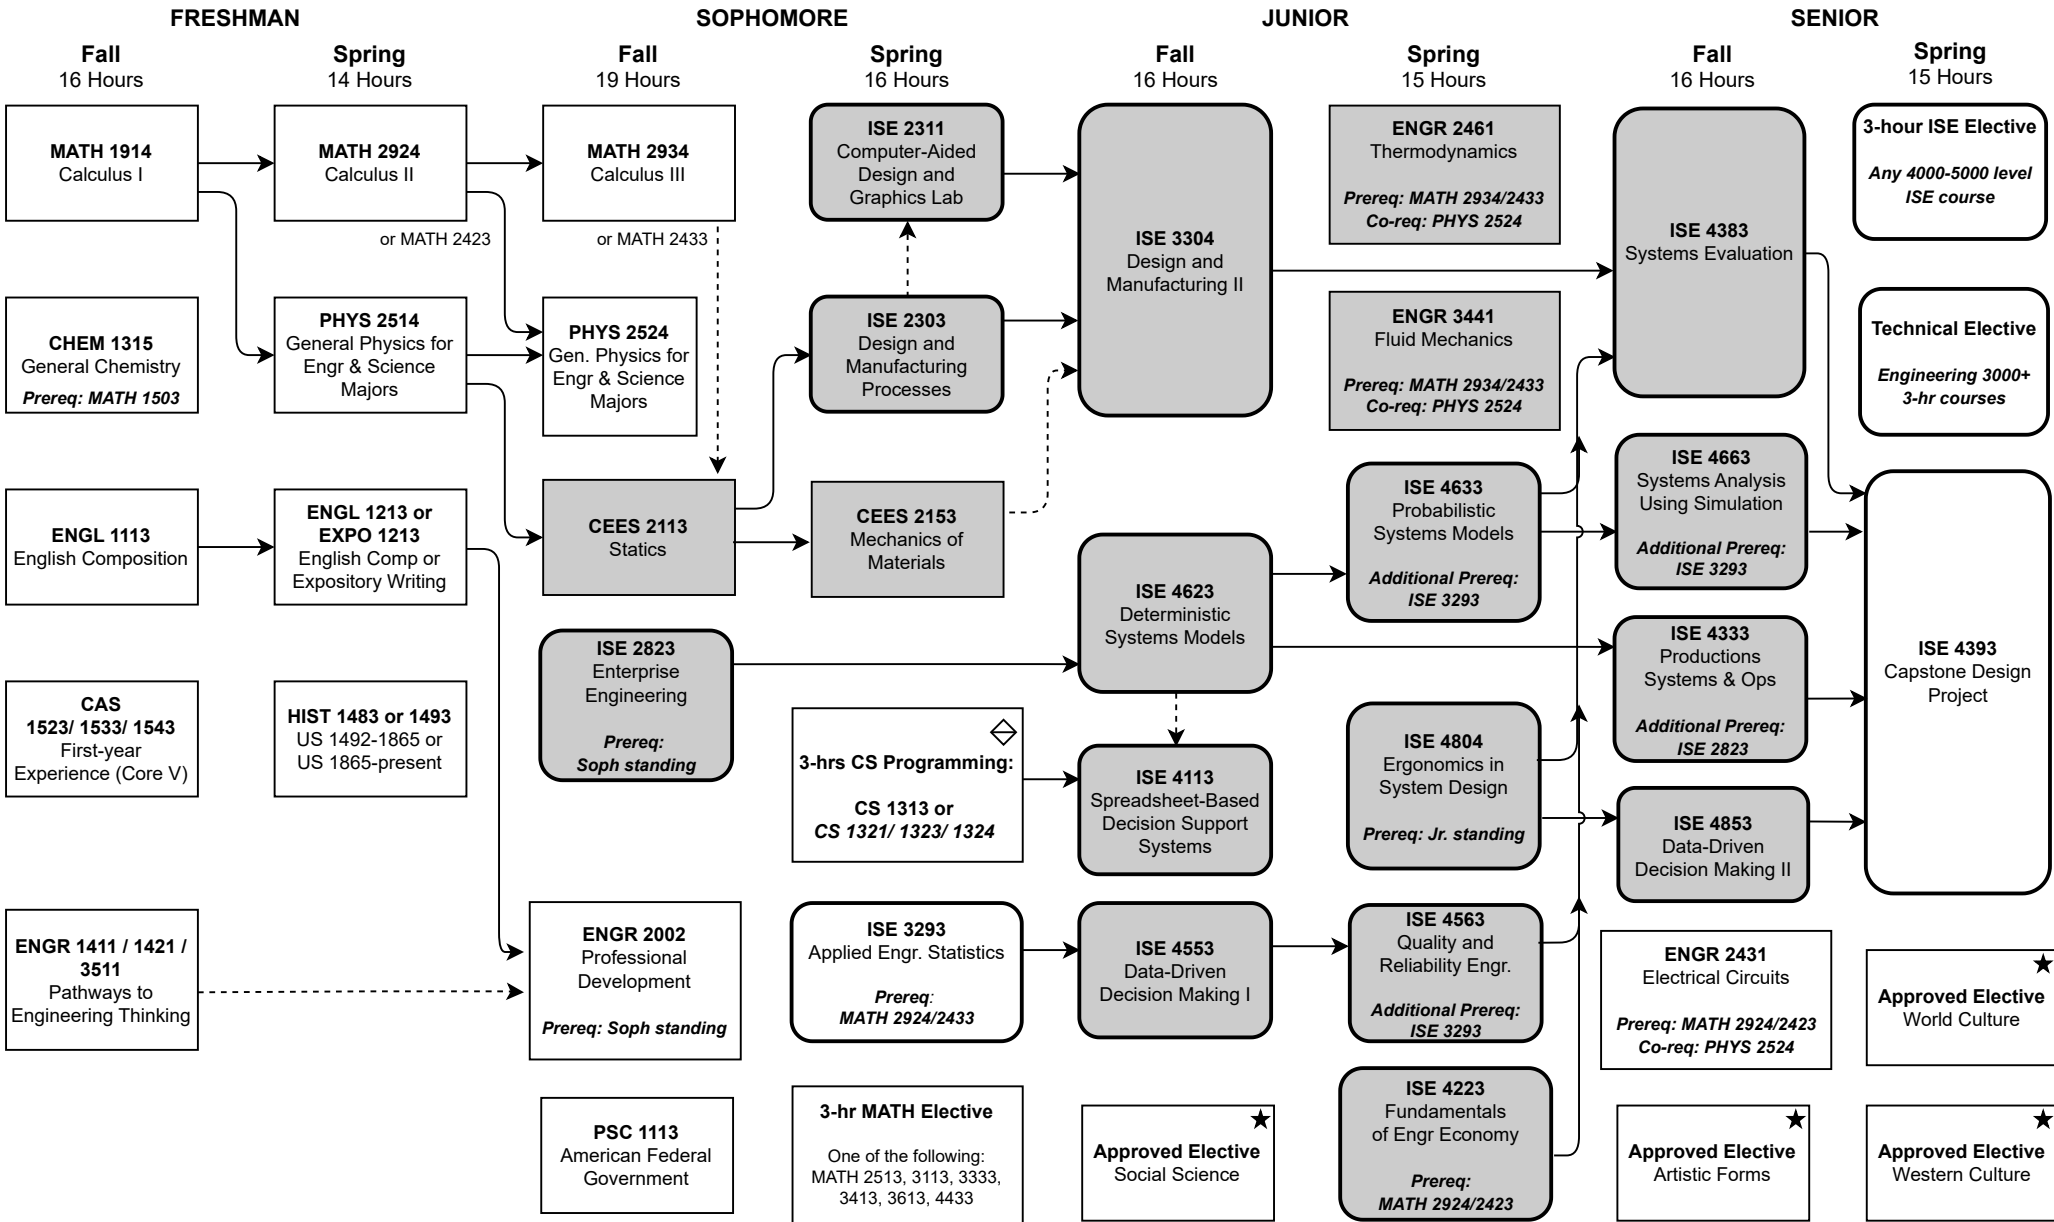

Name: \_\_\_\_\_

Sooner ID: \_\_\_\_\_

## Bachelor of Science in Industrial and Systems Engineering (Standard Option B524)

Summer 2023 through Spring 2024 – Total Credit Hours: 127

This flowchart is not an official check sheet of degree requirements. It is meant to be used as a supplemental visual guide to be used along with the official University of Oklahoma degree check sheet.

★ At least one of these Gen. Ed. courses must be 3000-4000 level.    
  Foreign Language: 2 semesters college level or 2 years of high school.    
 ◇ CS placement survey must be taken. Link in classnav.ou.edu course description.

<---> Co-requisite.     <--> Prerequisite    
 [Shaded Box] Shaded courses offered once per year.    
 [White Box] HS History Deficiency