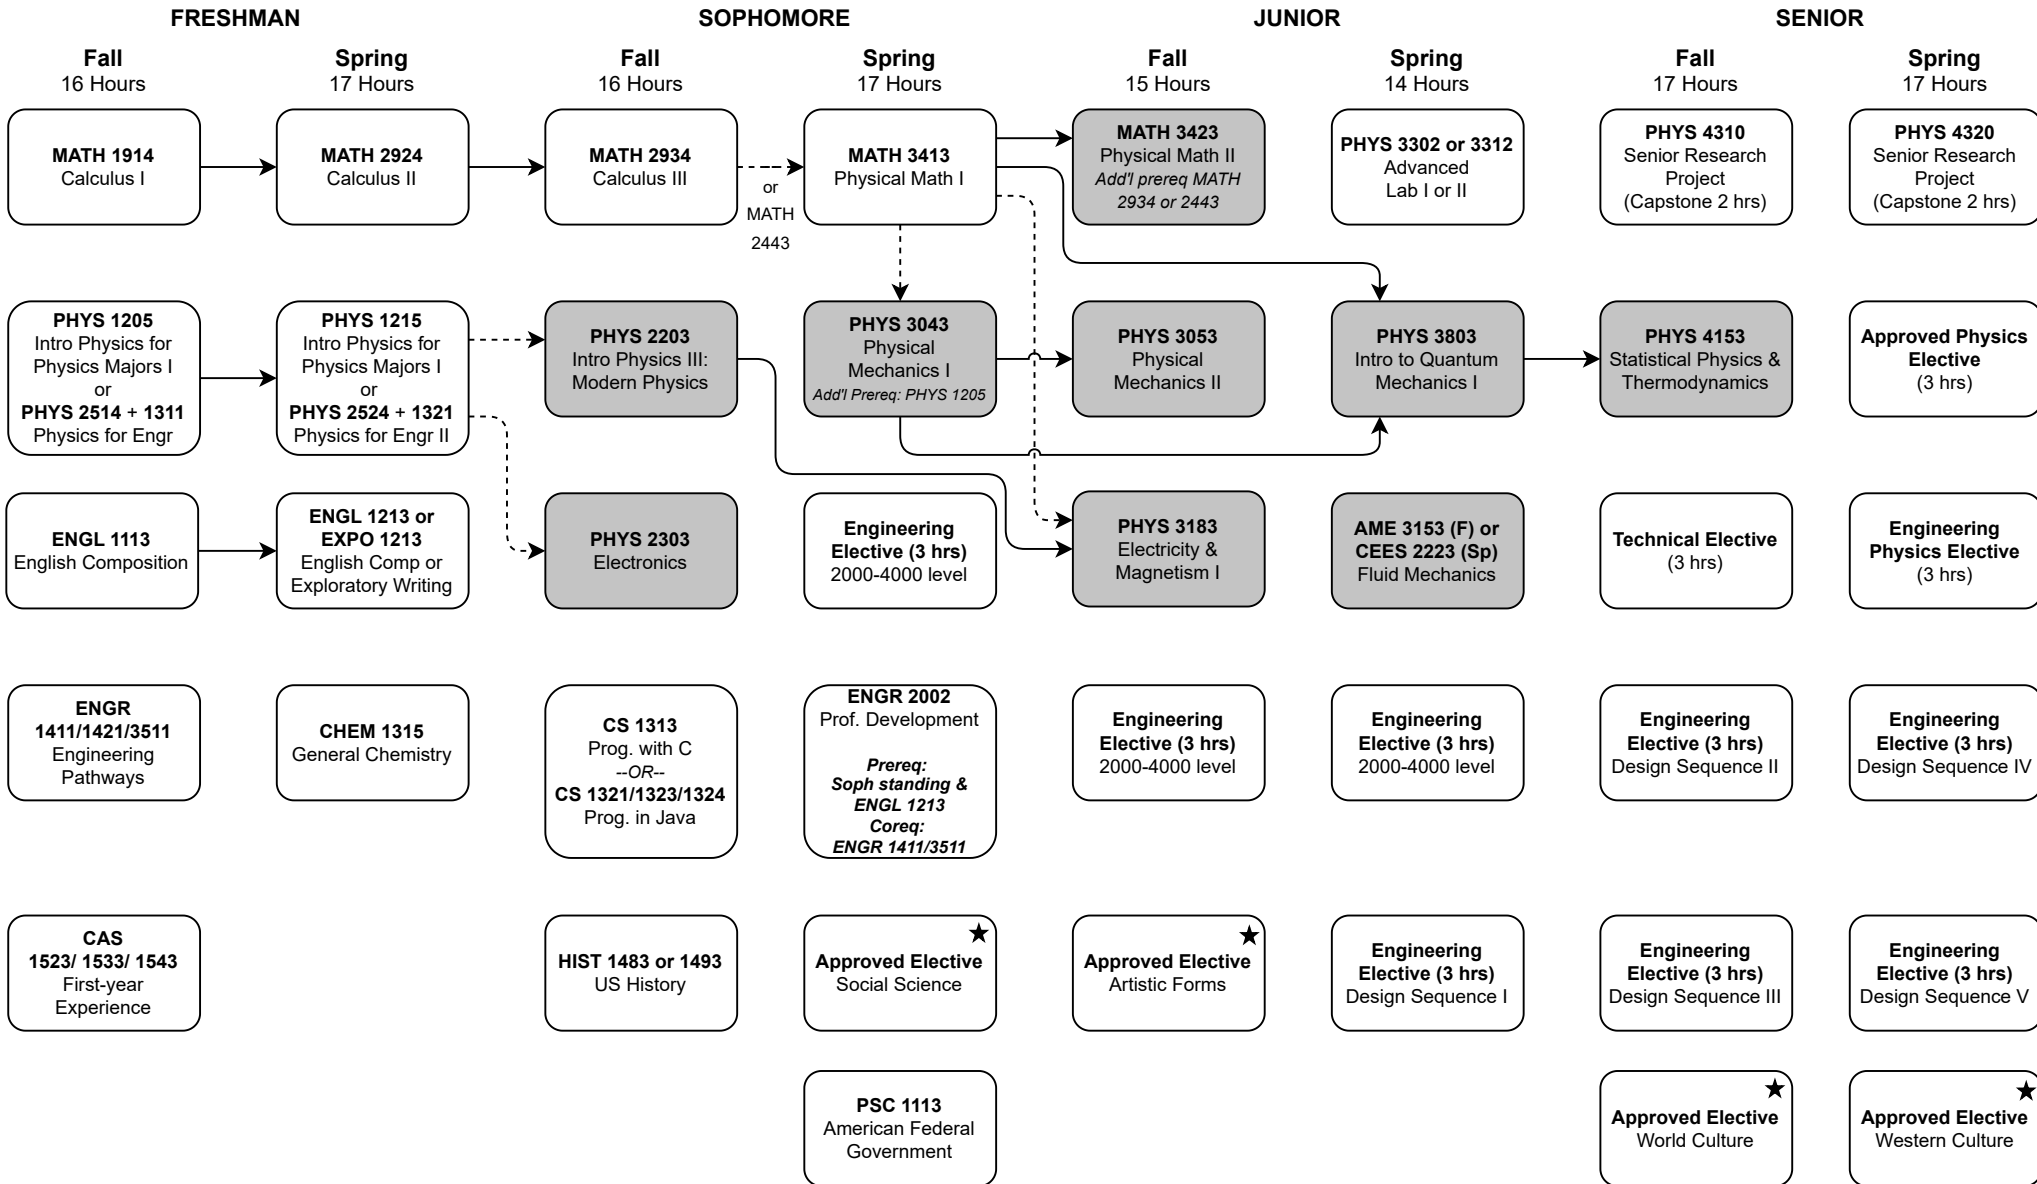

Name: \_\_\_\_\_

Sooner ID: \_\_\_\_\_

## Bachelor of Science in Engineering Physics (B372)

Summer 2023 through Spring 2024 – Total Credit Hours: 129

This flowchart is not an official check sheet of degree requirements. It is meant to be used as a supplemental visual guide to be used along with the official University of Oklahoma degree check sheet.

<input type="checkbox"/> ★ At least one of these Gen. Ed. courses must be 3000-4000 level.	<input type="checkbox"/> Foreign Language: 2 semesters college level or 2 years of high school.
<input type="checkbox"/> HS History Deficiency	<input type="checkbox"/> Shaded courses offered once per year during designated semester.

← - - - → Co-requisite
← → Prerequisite