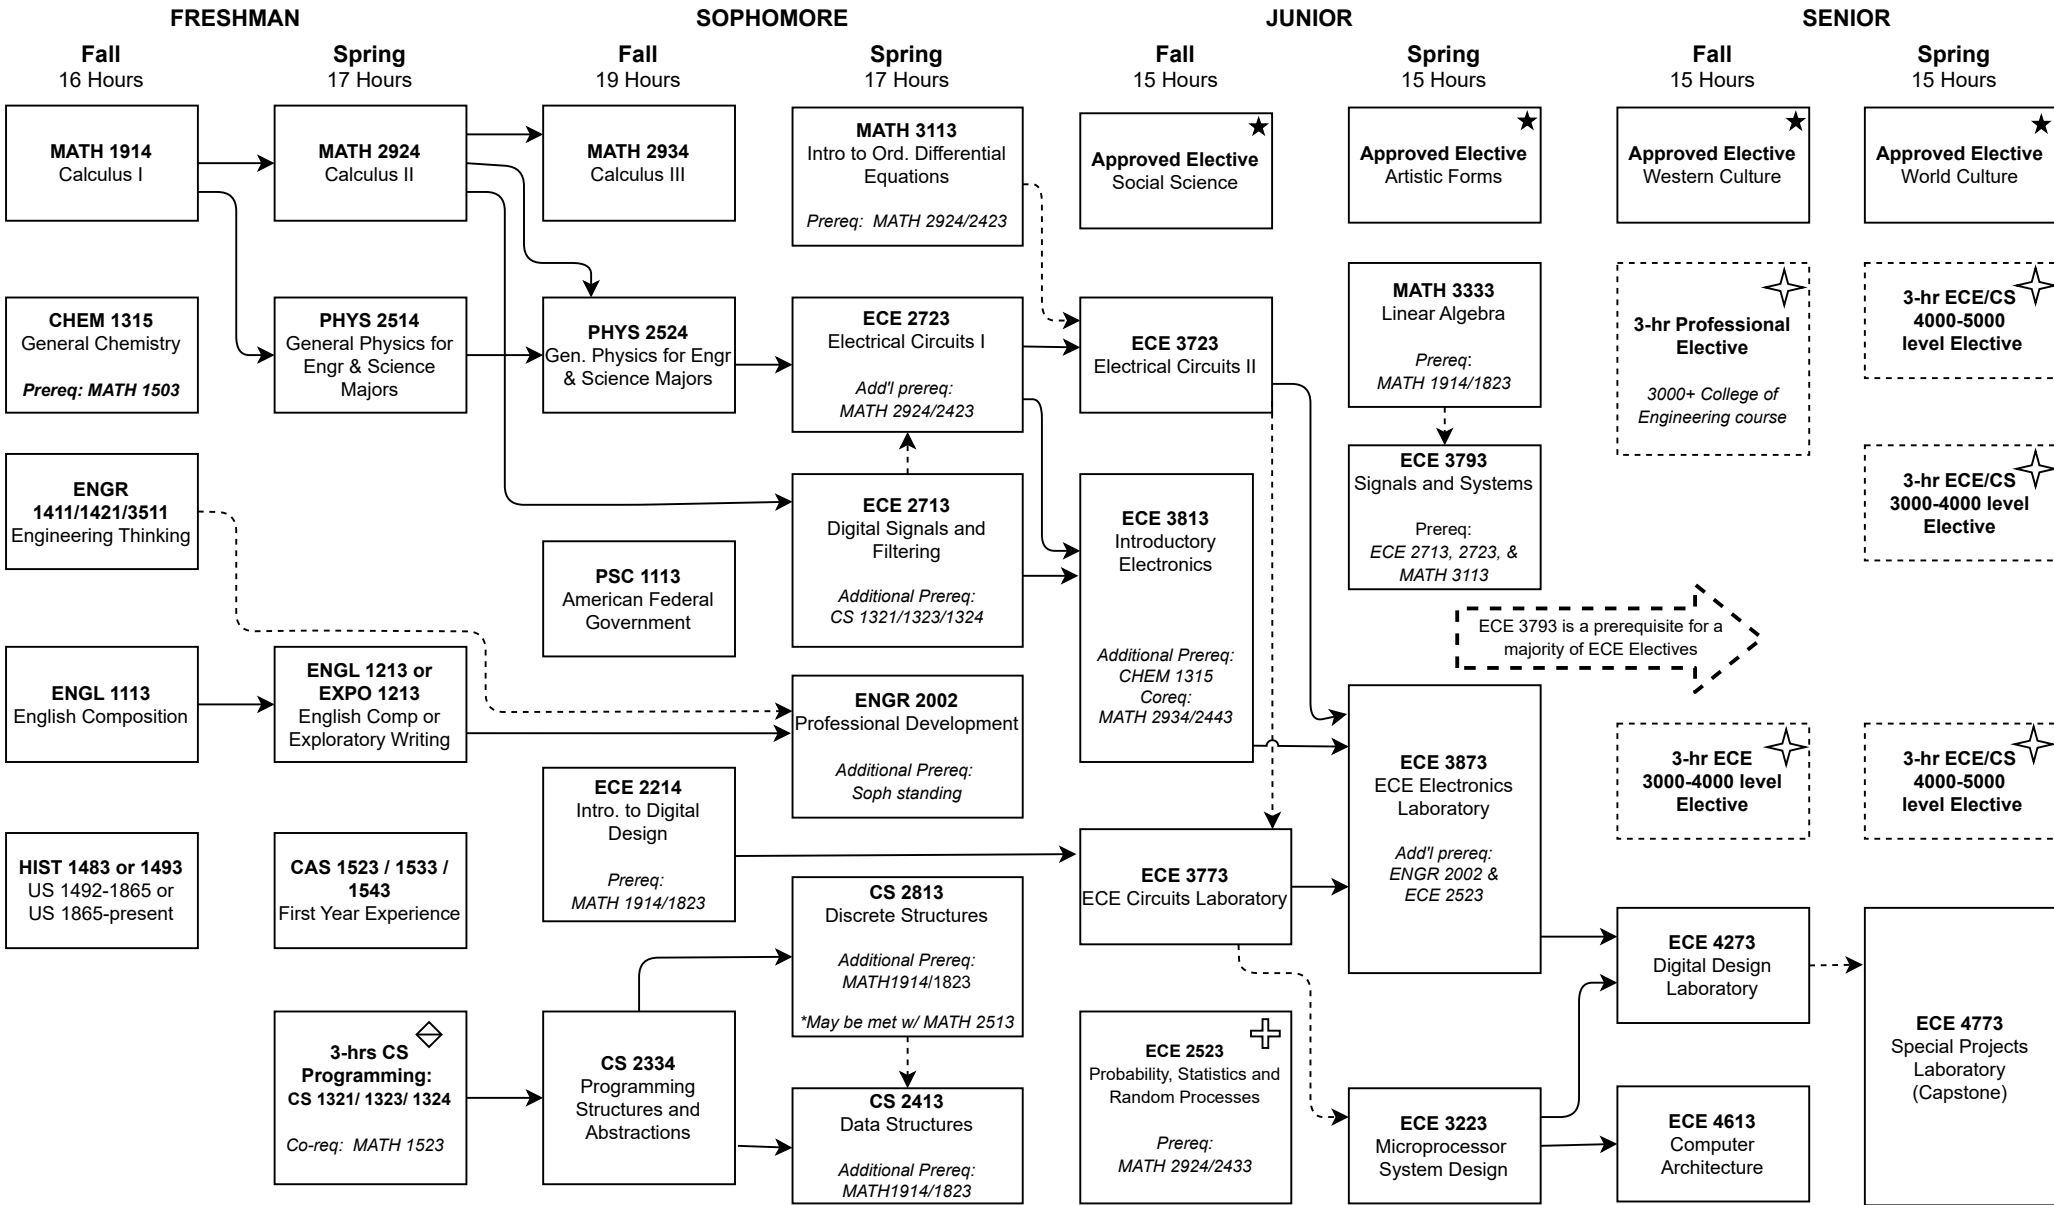

Name: _____

Sooner ID: _____

Bachelor of Science in Computer Engineering (B225)

Summer 2023 through Spring 2024 – Total Credit Hours: 129

This flowchart is not an official check sheet of degree requirements. It is meant to be used as a supplemental visual guide to be used along with the official University of Oklahoma degree check sheet.

- ★ At least one of these Gen. Ed. courses must be 3000-4000 level.
- ☆ Foreign Language: 2 semesters college level or 2 years of high school.
- ◇ CS placement survey must be taken. Link in classnav.ou.edu course description.
- ⬅---➡ Co-requisite.
- ↔ Prerequisite
- HS History Deficiency
- ⊕ ECE 2523 may be met with ISE3293 if taken prior to Fall 2020
- ☆ Please see CE elective sheet when choosing electives for restrictions