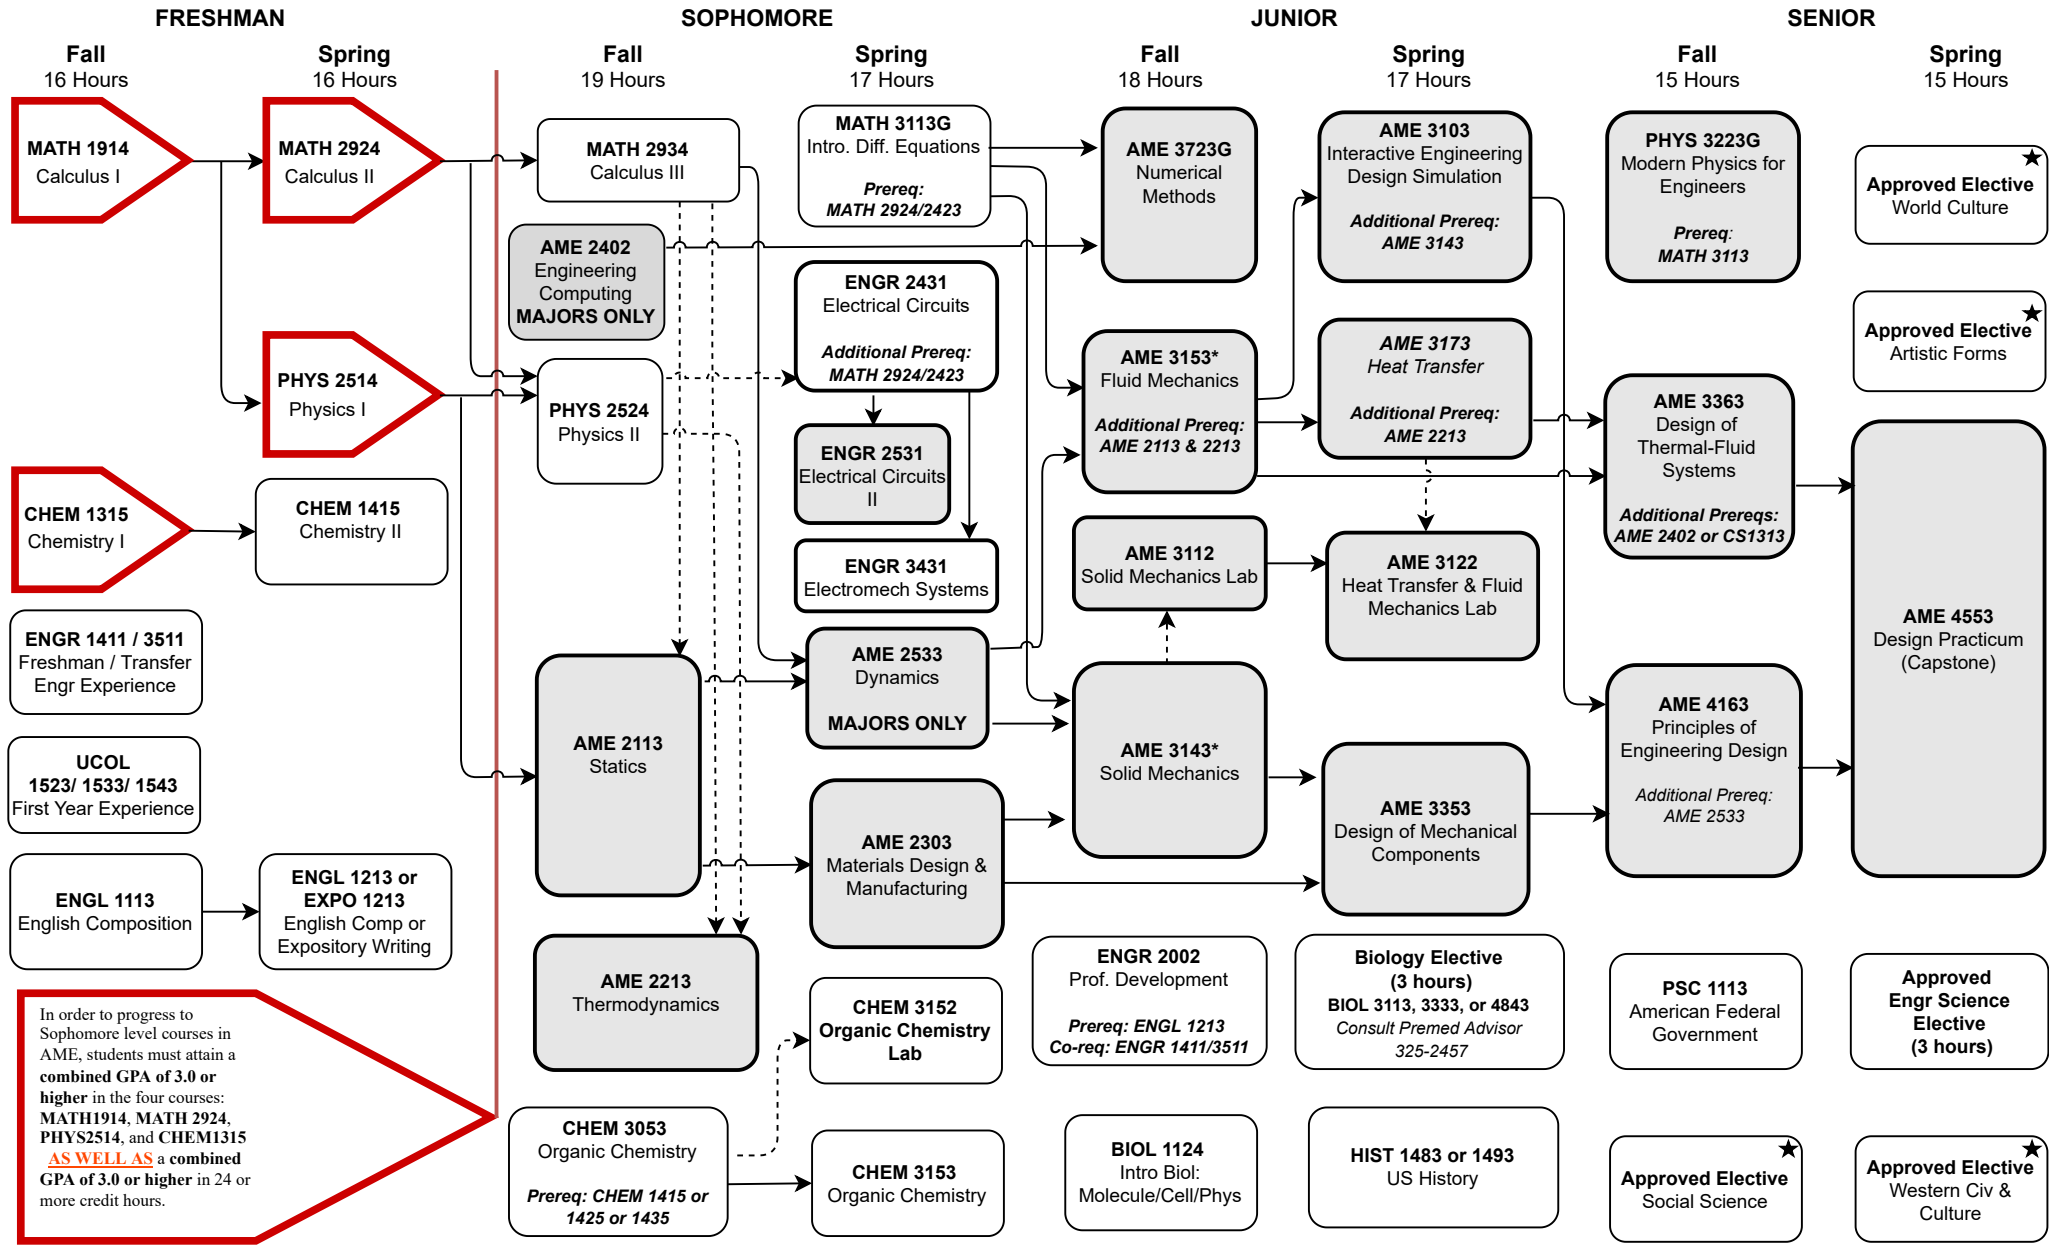

## Bachelor of Science in Mechanical Engineering (Premedical Option B676)

Summer 2022 through Spring 2023 – Total Credit Hours: 132

This flowchart is not an official check sheet of degree requirements. It is meant to be used as a supplemental visual guide to be used along with the official University of Oklahoma degree check sheet.

★ At least one of these Gen. Ed. courses must be 3000-4000 level.    
  Foreign Language: 2 semesters college level or 2 years of high school.    
  HS History Deficiency  
 <---> Co-requisite.     <--> Prerequisite     [Shaded] Shaded courses offered once per year.    
 Per AME: Courses taken during Winter and Spring Intersessions will not qualify for AME course credit