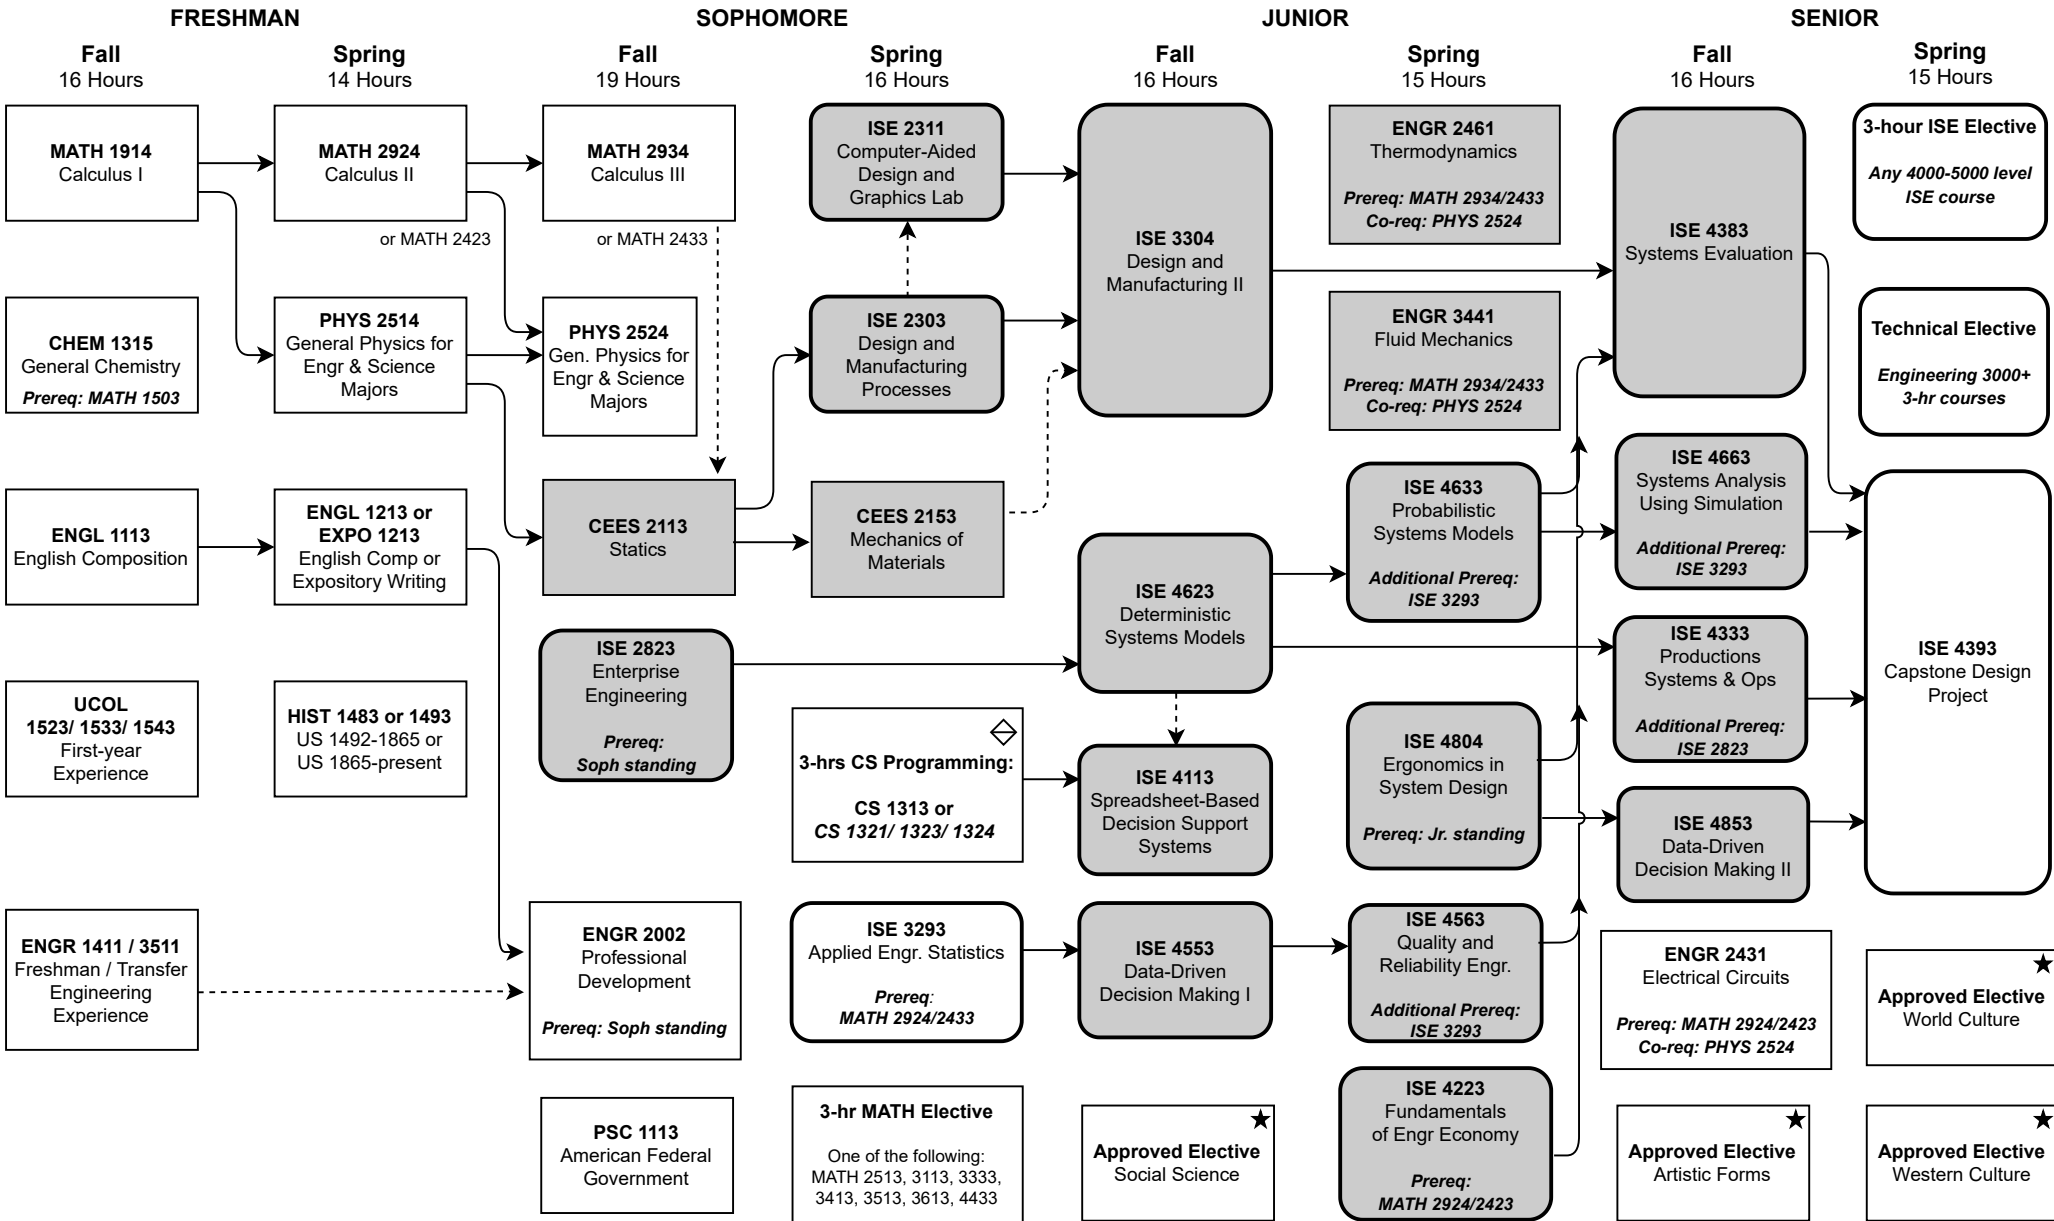

Name: _____

Sooner ID: _____

Bachelor of Science in Industrial and Systems Engineering (Standard Option B524)

Summer 2022 through Spring 2023 – Total Credit Hours: 127

This flowchart is not an official check sheet of degree requirements. It is meant to be used as a supplemental visual guide to be used along with the official University of Oklahoma degree check sheet.

★ At least one of these Gen. Ed. courses must be 3000-4000 level.
 Foreign Language: 2 semesters college level or 2 years of high school.
 ◇ CS placement survey must be taken. Link in classnav.ou.edu course description.

←---→ Co-requisite. ↔ Prerequisite ◻ Shaded courses offered once per year. ◻ HS History Deficiency