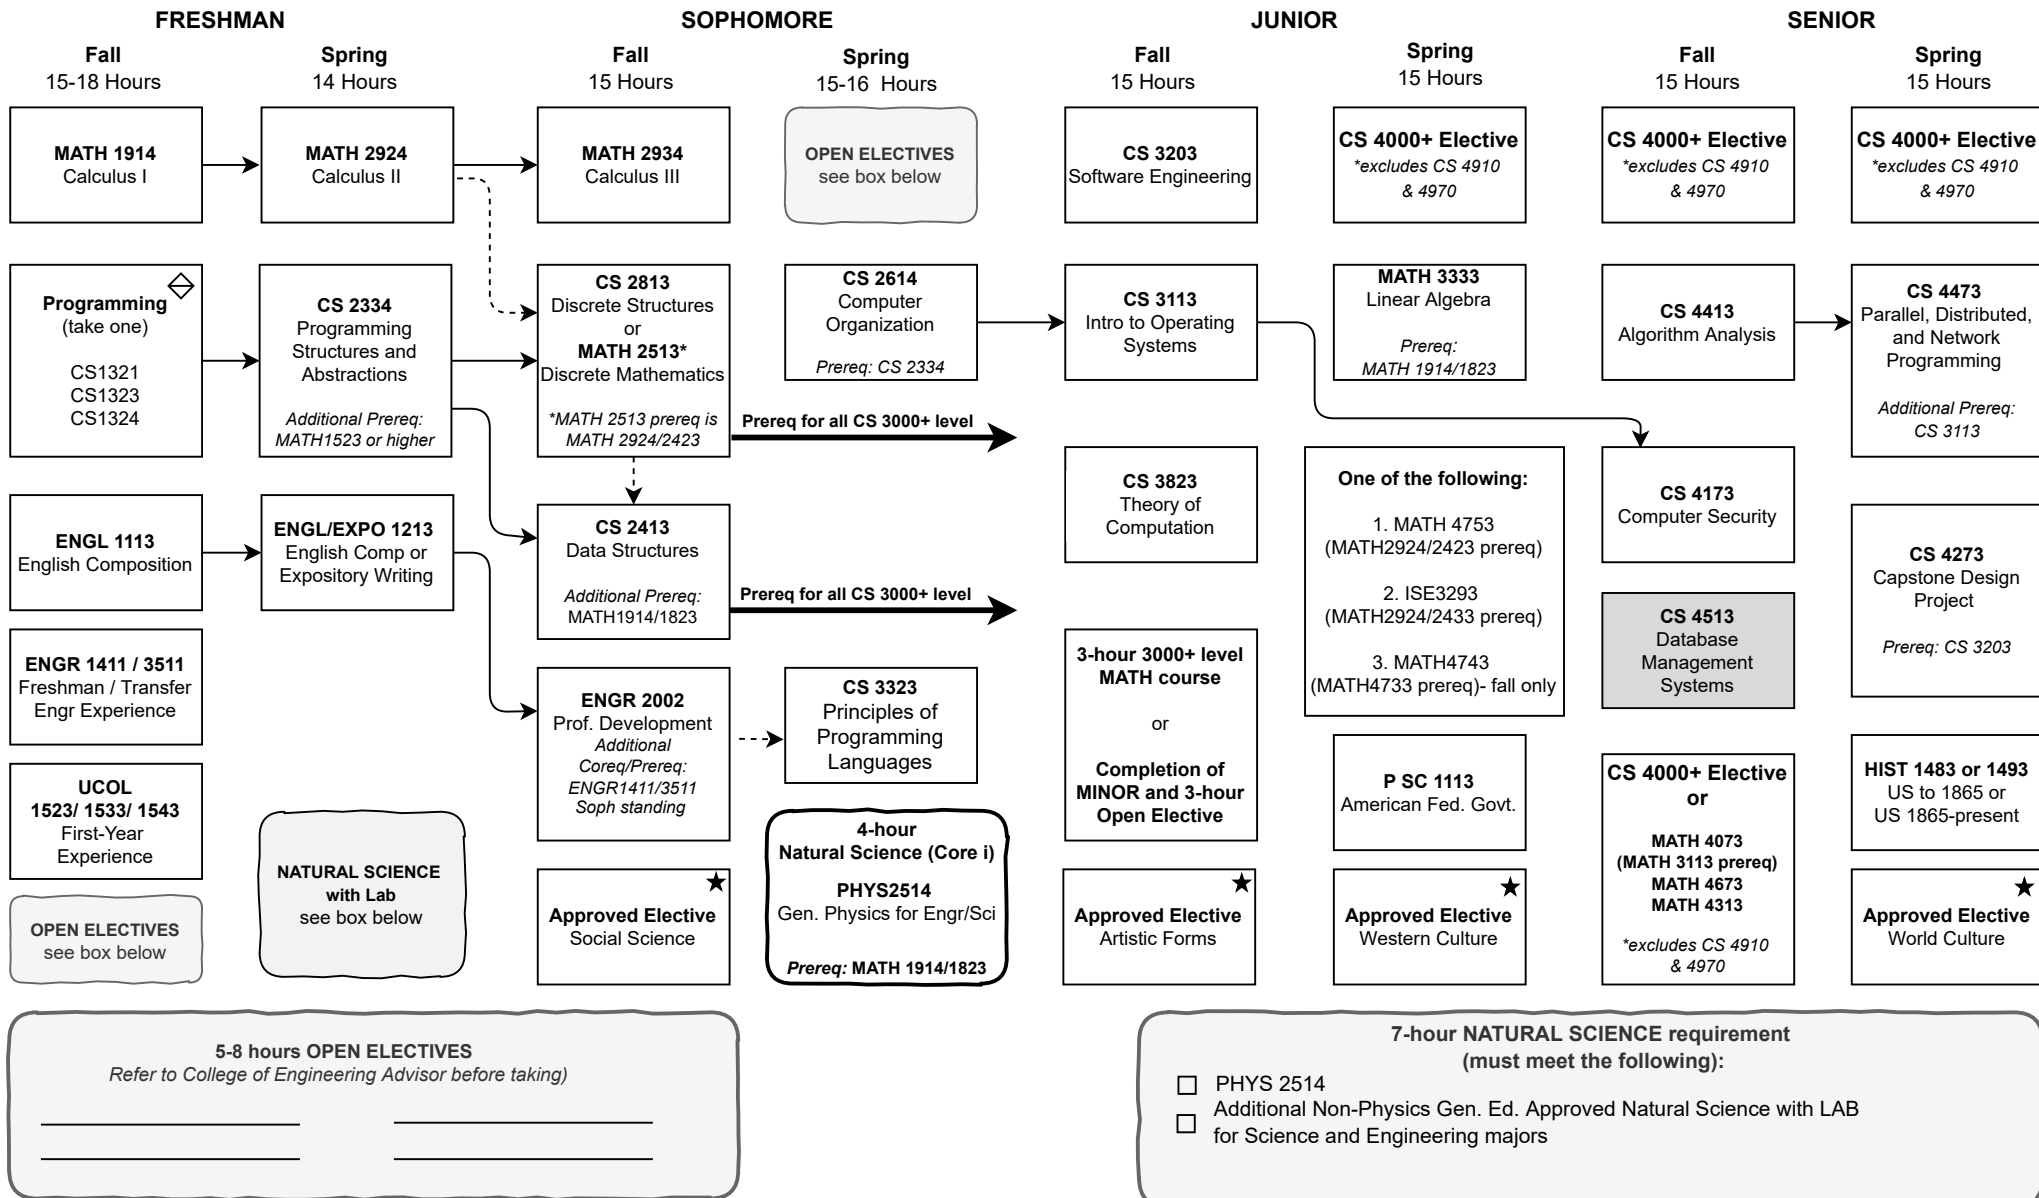

Bachelor of Science in Computer Science (B235)

Summer 2022 through Spring 2023 – Total Credit Hours: 120

This flowchart is not an official check sheet of degree requirements. It is meant to be used as a supplemental visual guide to be used along with the official University of Oklahoma degree check sheet.

★ At least one of these Gen. Ed. courses must be 3000-4000 level.
 Foreign Language: 2 semesters college level or 2 years of high school.
 CS placement survey must be taken. Link in classnav.ou.edu course description.

Note: Utilize flowcharts as a supplemental guide to OU Official check sheet <http://checksheets.ou.edu> and regular visits with your WSSC College Advisor

←---→ Co-requisite.
 ↔ Prerequisite
 Shaded courses offered once a year (fall or spring only)
 HS History Deficiency
 MATH minor can be completed in your CS degree by choosing MATH 4073/4673/4313 and MATH 4753/4743