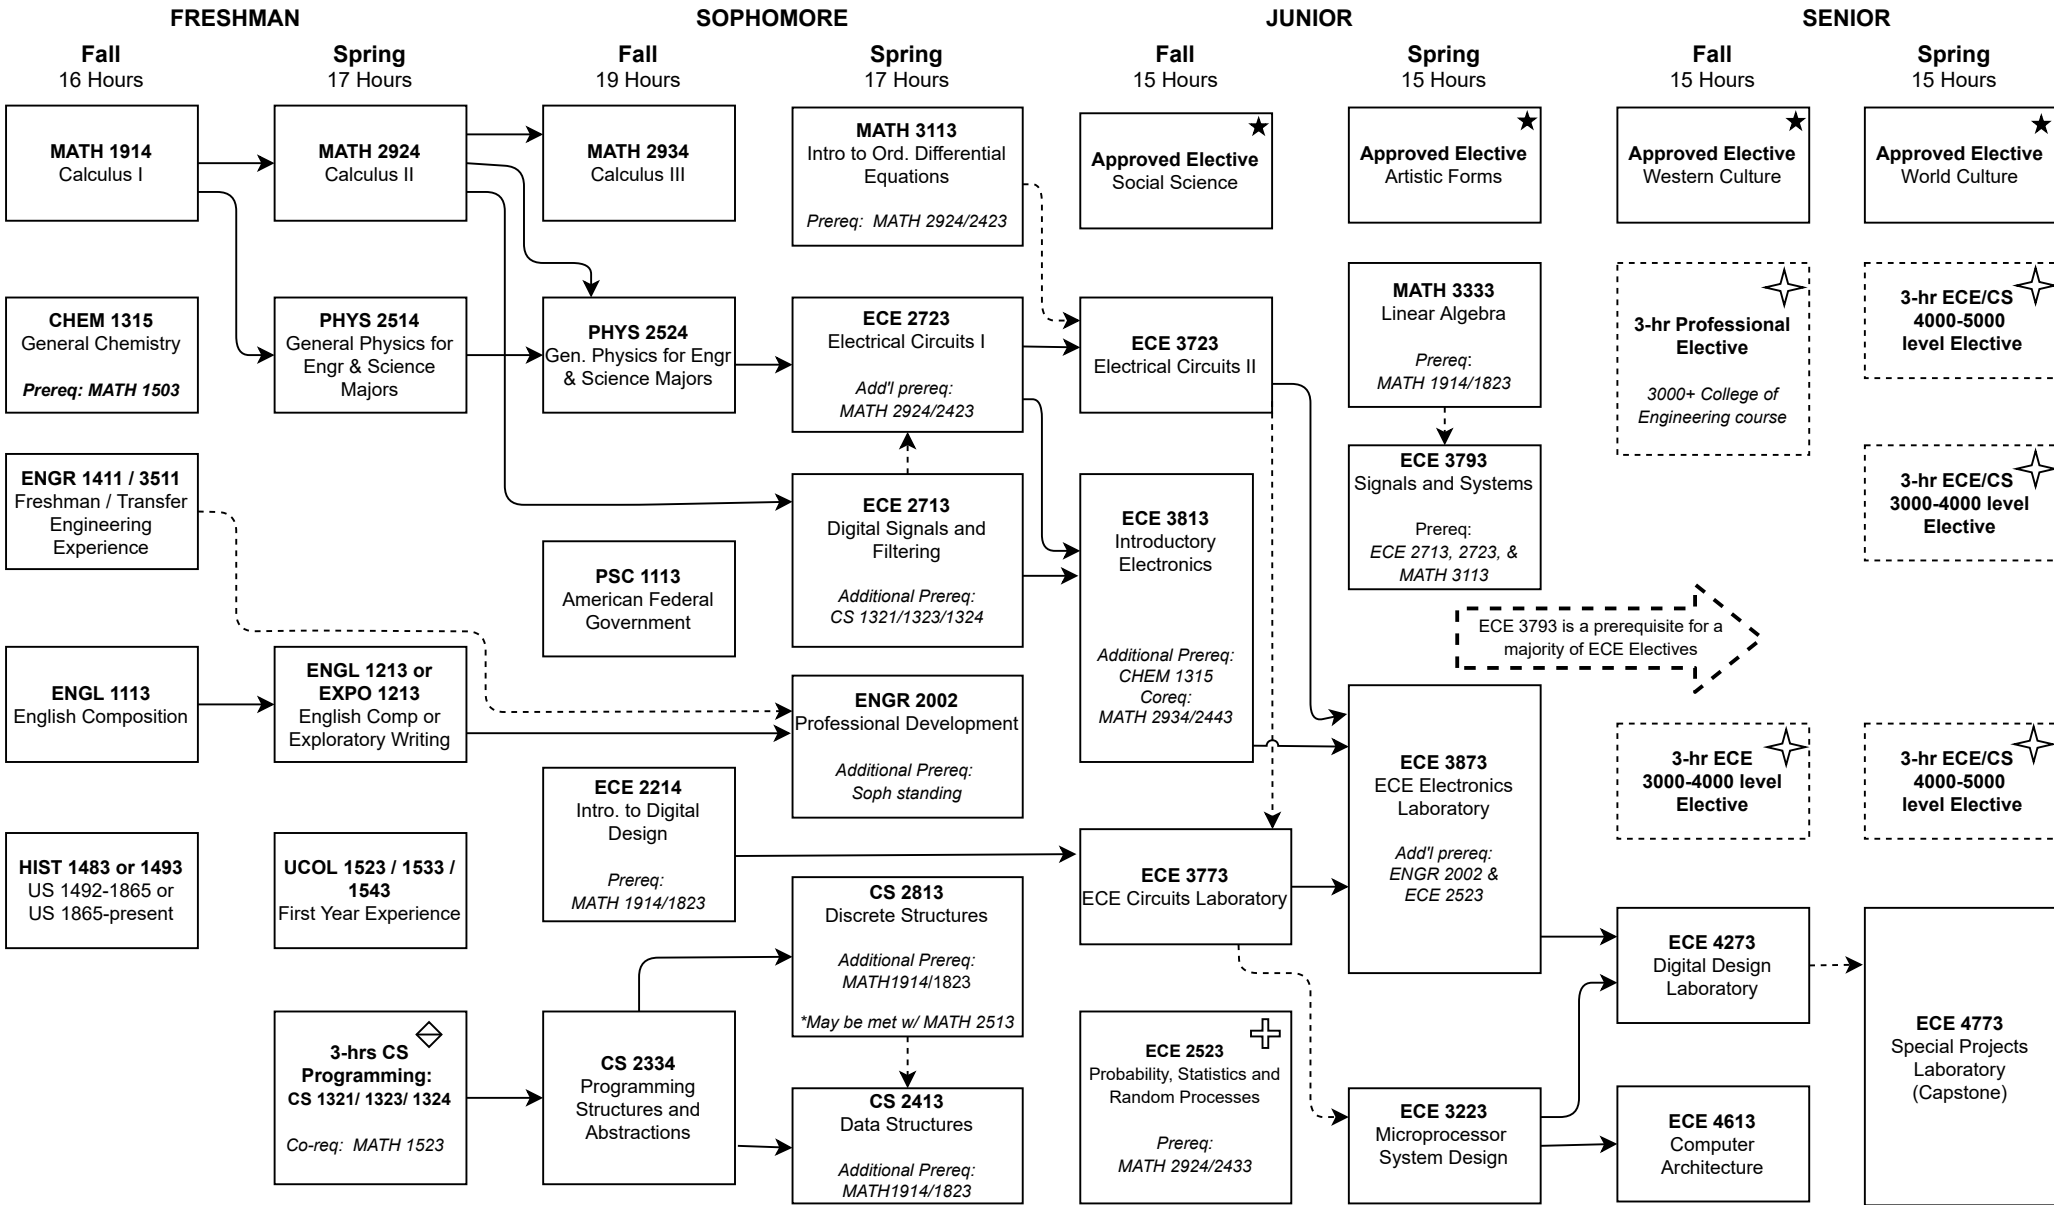

Name: _____

Sooner ID: _____

Bachelor of Science in Computer Engineering (B225)

Summer 2022 through Spring 2023 – Total Credit Hours: 129

This flowchart is not an official check sheet of degree requirements. It is meant to be used as a supplemental visual guide to be used along with the official University of Oklahoma degree check sheet.

★ At least one of these Gen. Ed. courses must be 3000-4000 level.

□ Foreign Language: 2 semesters college level or 2 years of high school.

◊ CS placement survey must be taken. Link in classnav.ou.edu course description.

Note: Utilize flowcharts as a supplemental guide to OU Official check sheet <http://checksheets.ou.edu> and regular visits with your WSSC College Advisor

---> Co-requisite. ---> Prerequisite. □ HS History Deficiency

+ ECE 2523 may be met with ISE3293 if taken prior to Fall 2020

★ Please see CE elective sheet when choosing electives for restrictions