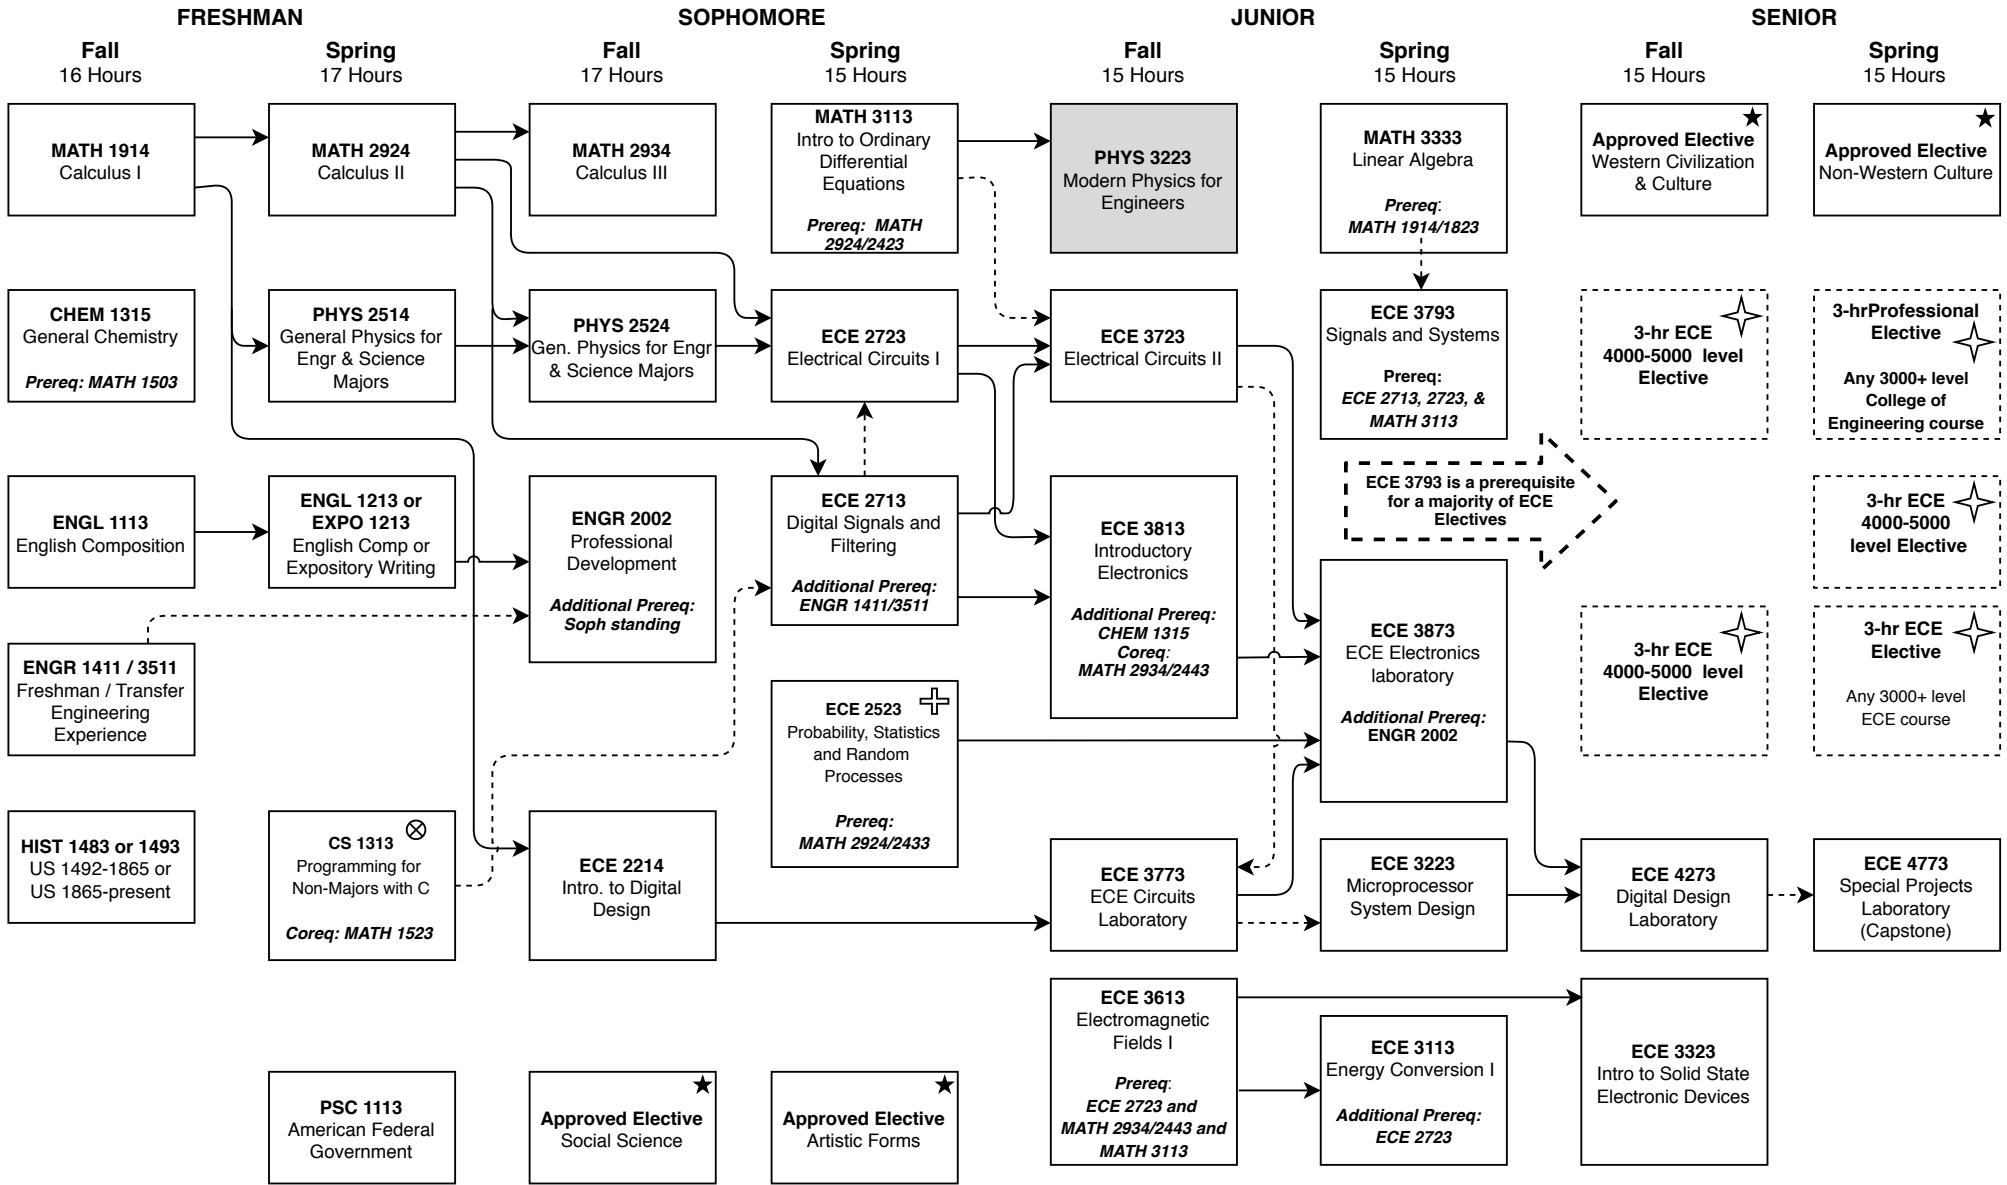

Name: _____

Sooner ID: _____

Bachelor of Science in Electrical Engineering (B350)

Summer 2020 through Spring 2021 – Total Credit Hours: 125

This flowchart is not an official check sheet of degree requirements. It is meant to be used as a supplemental visual guide to be used along with the official University of Oklahoma degree check sheet.

- ★ At least one of these Gen. Ed. courses must be 3000-4000 level.
- Foreign Language: 2 semesters college level or 2 years of high school.
- ⊗ CS1313 may be met with CS 1321, 1323, or 1324
- Note: Utilize flowcharts as a supplemental guide to OU Official check sheet <http://checksheets.ou.edu> and regular visits with your WSSC College Advisor
- ⊕ ECE 2523 may be met with ISE 3293 if taken prior to Fall 2020
- ⬅---➡ Co-requisite. ⬅➡ Prerequisite Shaded courses offered once per year. HS History Deficiency
- ☆ See EE elective sheet when choosing electives for restrictions