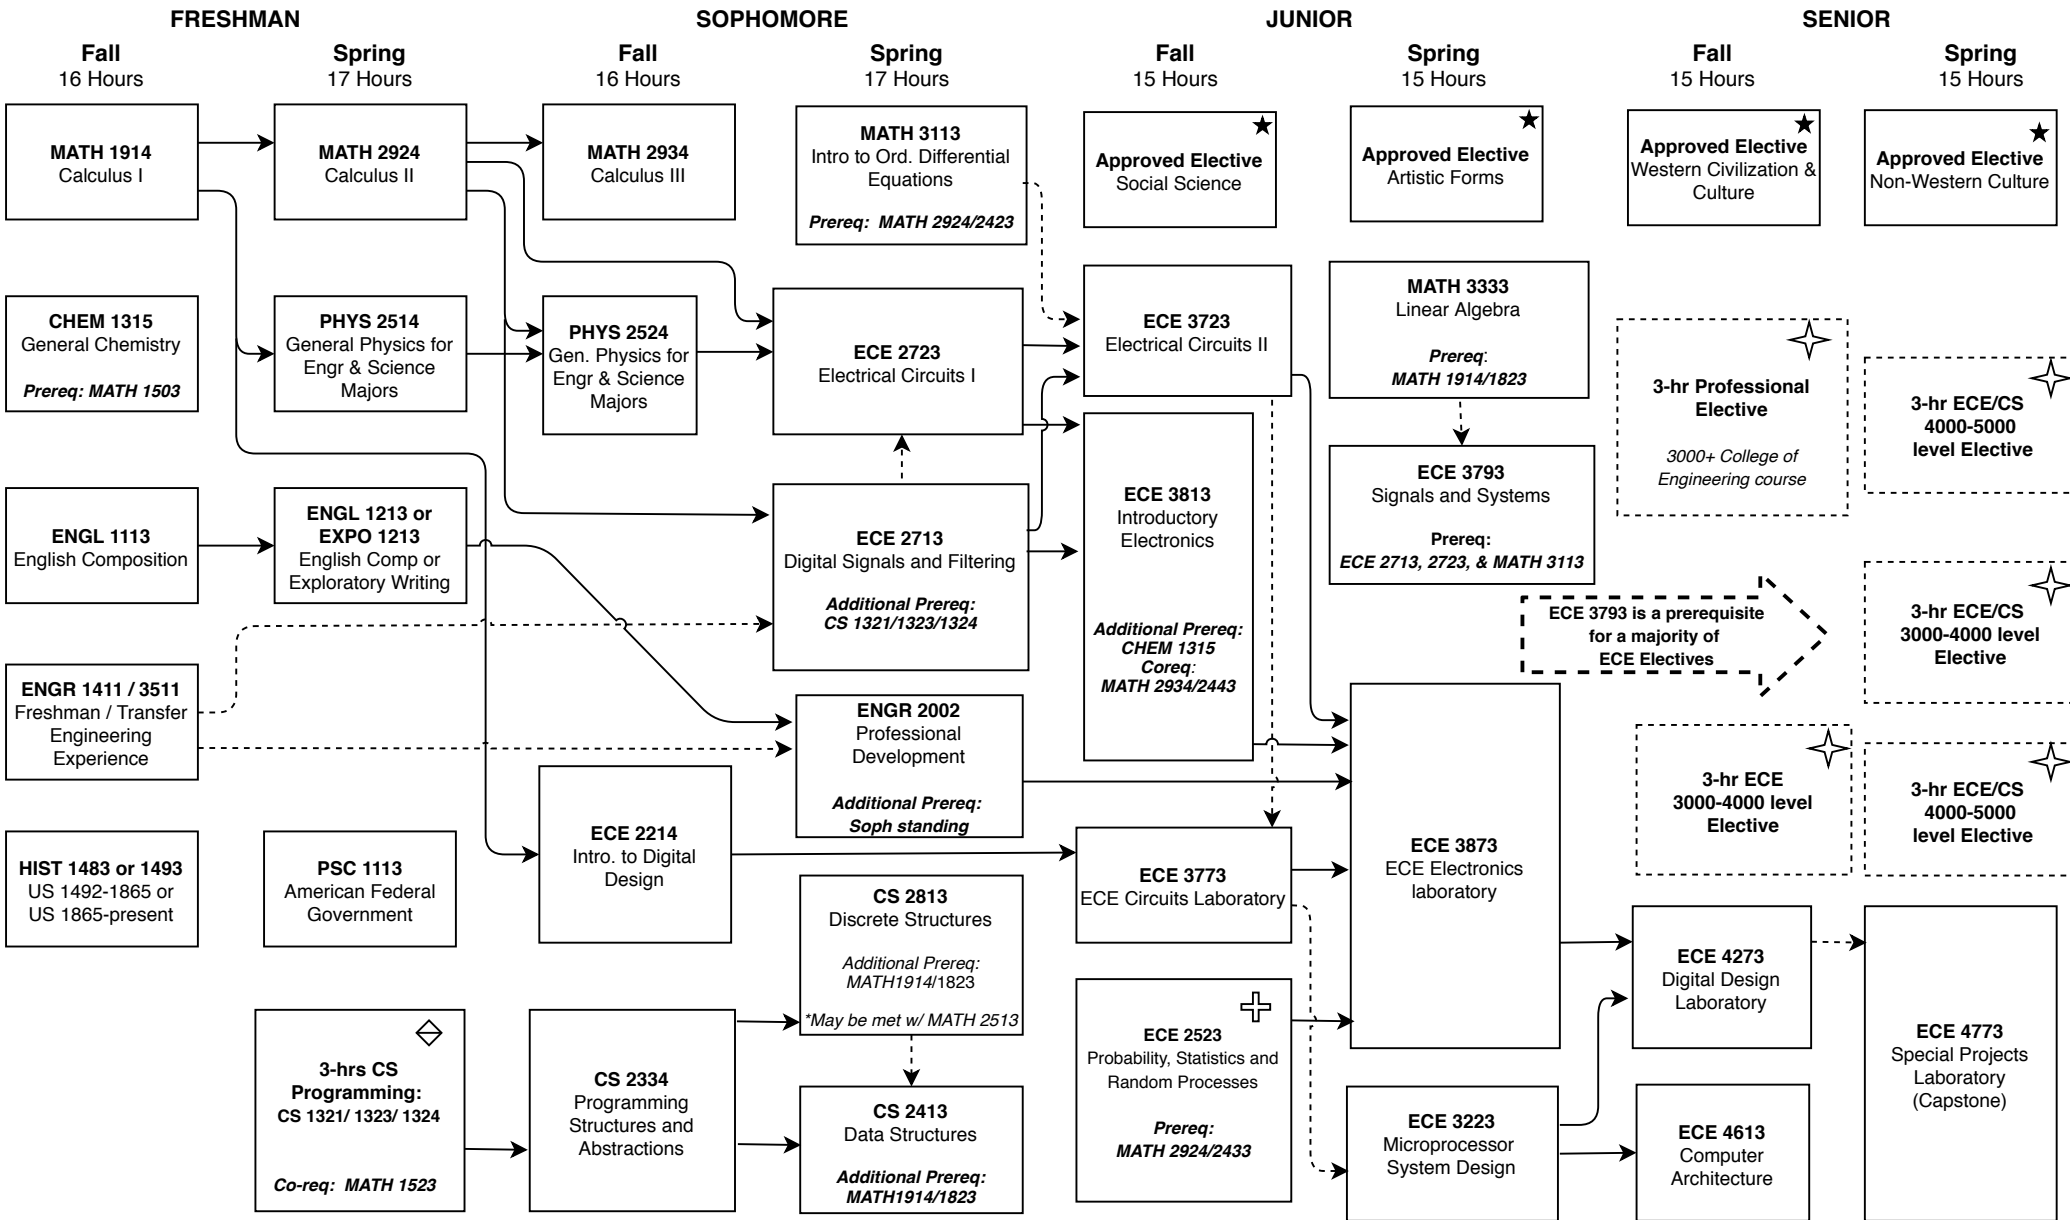

Bachelor of Science in Computer Engineering (B225)

Summer 2020 through Spring 2021 – Total Credit Hours: 126

This flowchart is not an official check sheet of degree requirements. It is meant to be used as a supplemental visual guide to be used along with the official University of Oklahoma degree check sheet.

- ★ At least one of these Gen. Ed. courses must be 3000-4000 level.
- Foreign Language: 2 semesters college level or 2 years of high school.
- CS placement survey must be taken. Link in classnav.ou.edu course description.
- Note: Utilize flowcharts as a supplemental guide to OU Official check sheet <http://checksheets.ou.edu> and regular visits with your WSSC College Advisor
- ←---→ Co-requisite.
- ←→ Prerequisite
- HS History Deficiency
- ⊕ ECE 2523 may be met with ISE3293 if taken prior to Fall 2020
- ★ Please see CE elective sheet when choosing electives for restrictions