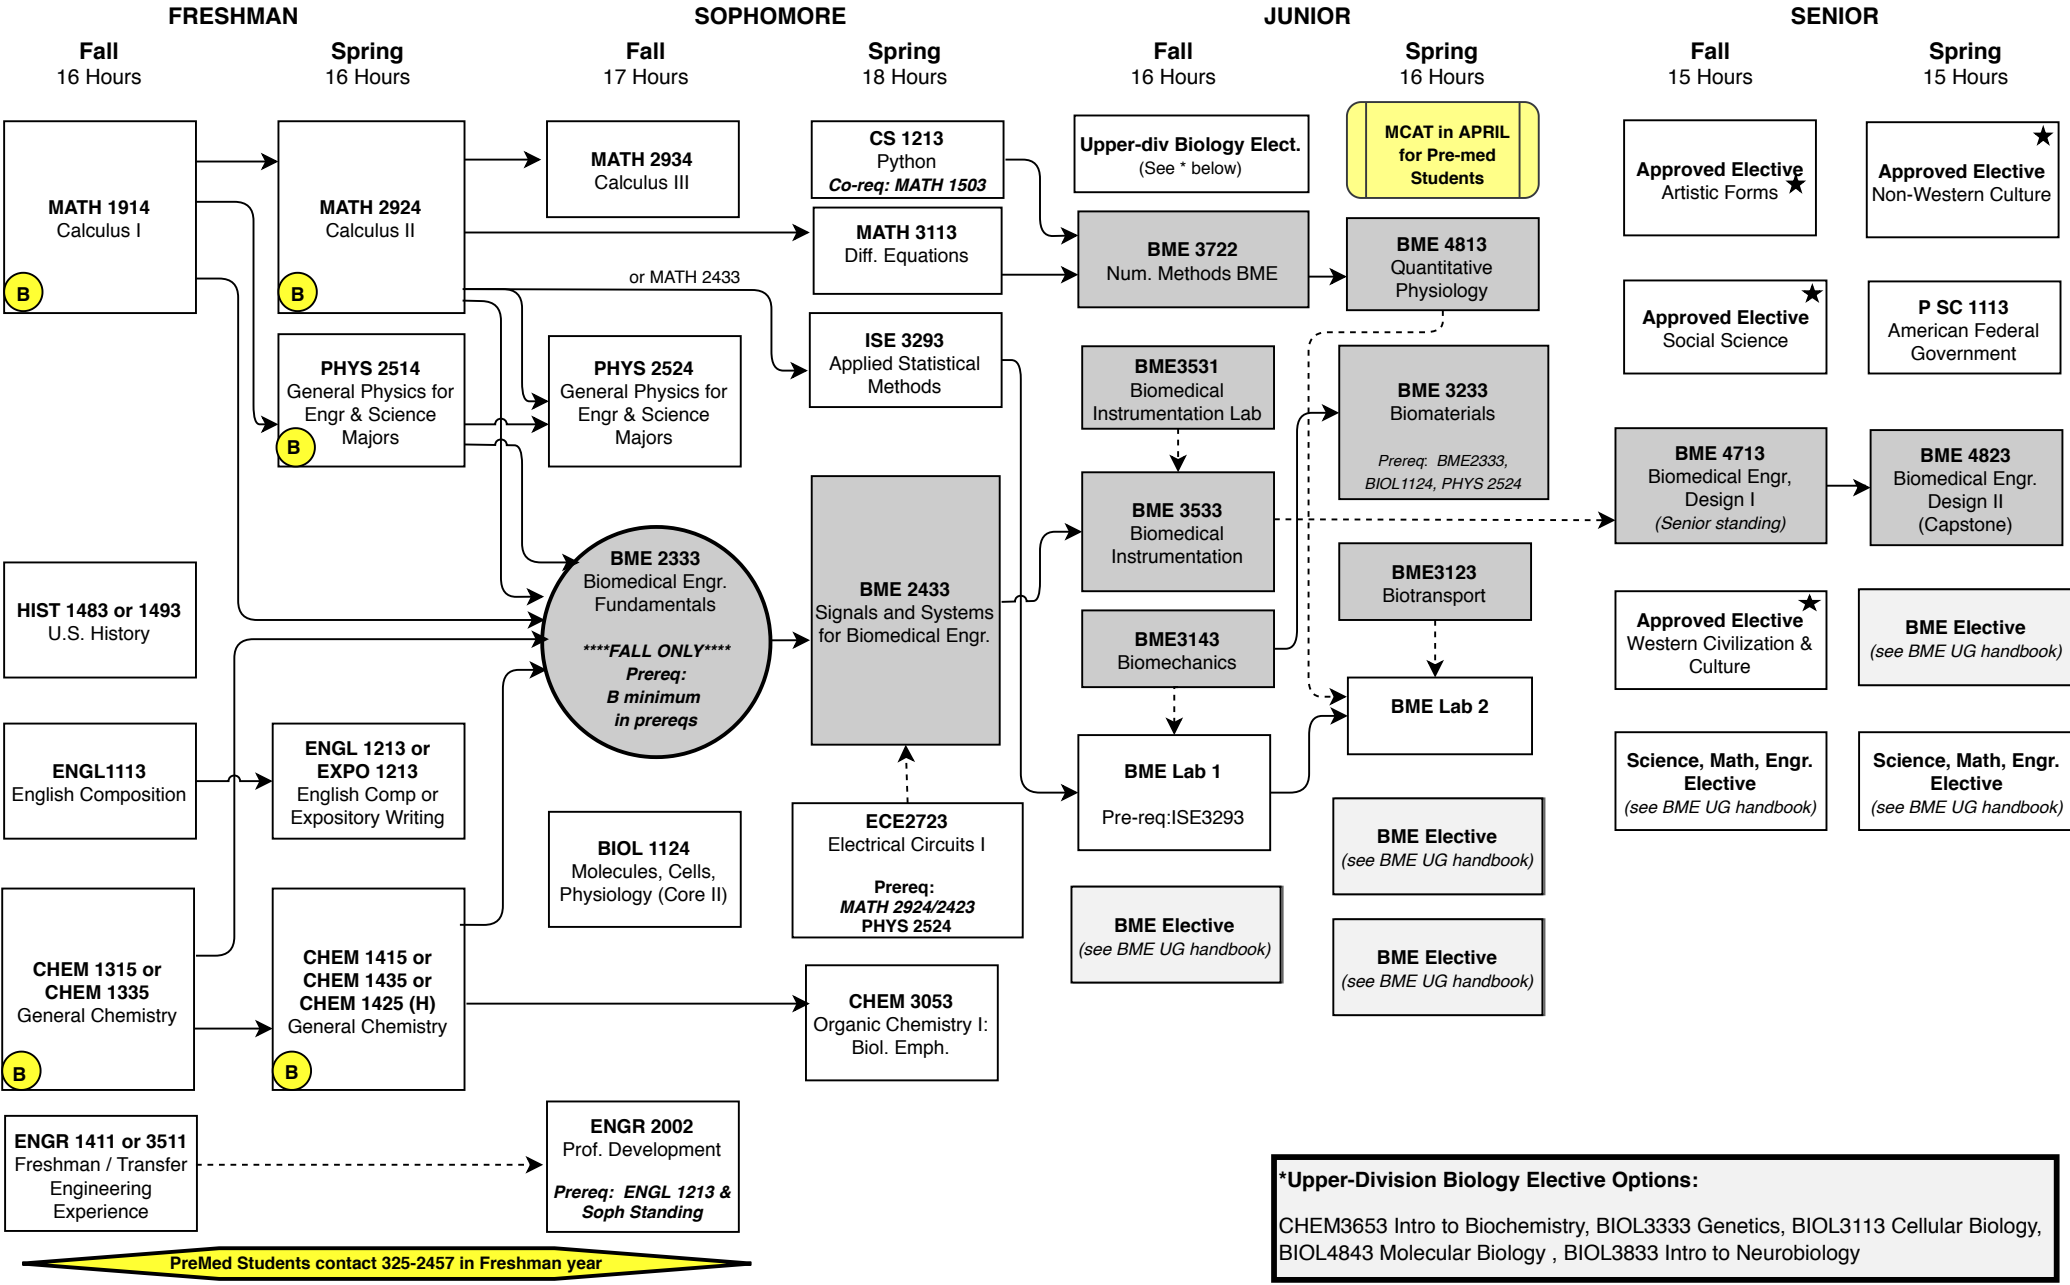

Bachelor of Science in Biomedical Engineering (Standard Option-B108)

Summer 2020 through Spring 2021 – Total Credit Hours: 129

This flowchart is not an official check sheet of degree requirements. It is meant to be used as a supplemental visual guide to be used along with the official University of Oklahoma degree check sheet.

Key and Important Notes

☐★ One of these Gen. Ed. courses must be 3000-4000 level. ☐ HS History Deficiency

☐ Offered once per year. ☐ Foreign Language: 2 semesters college level or 2 years of high school.

←- - -> Co-requisite

↔ Prerequisite

Please use this flowchart as a supplemental visual guide to use in conjunction with the official OU degree check sheet.