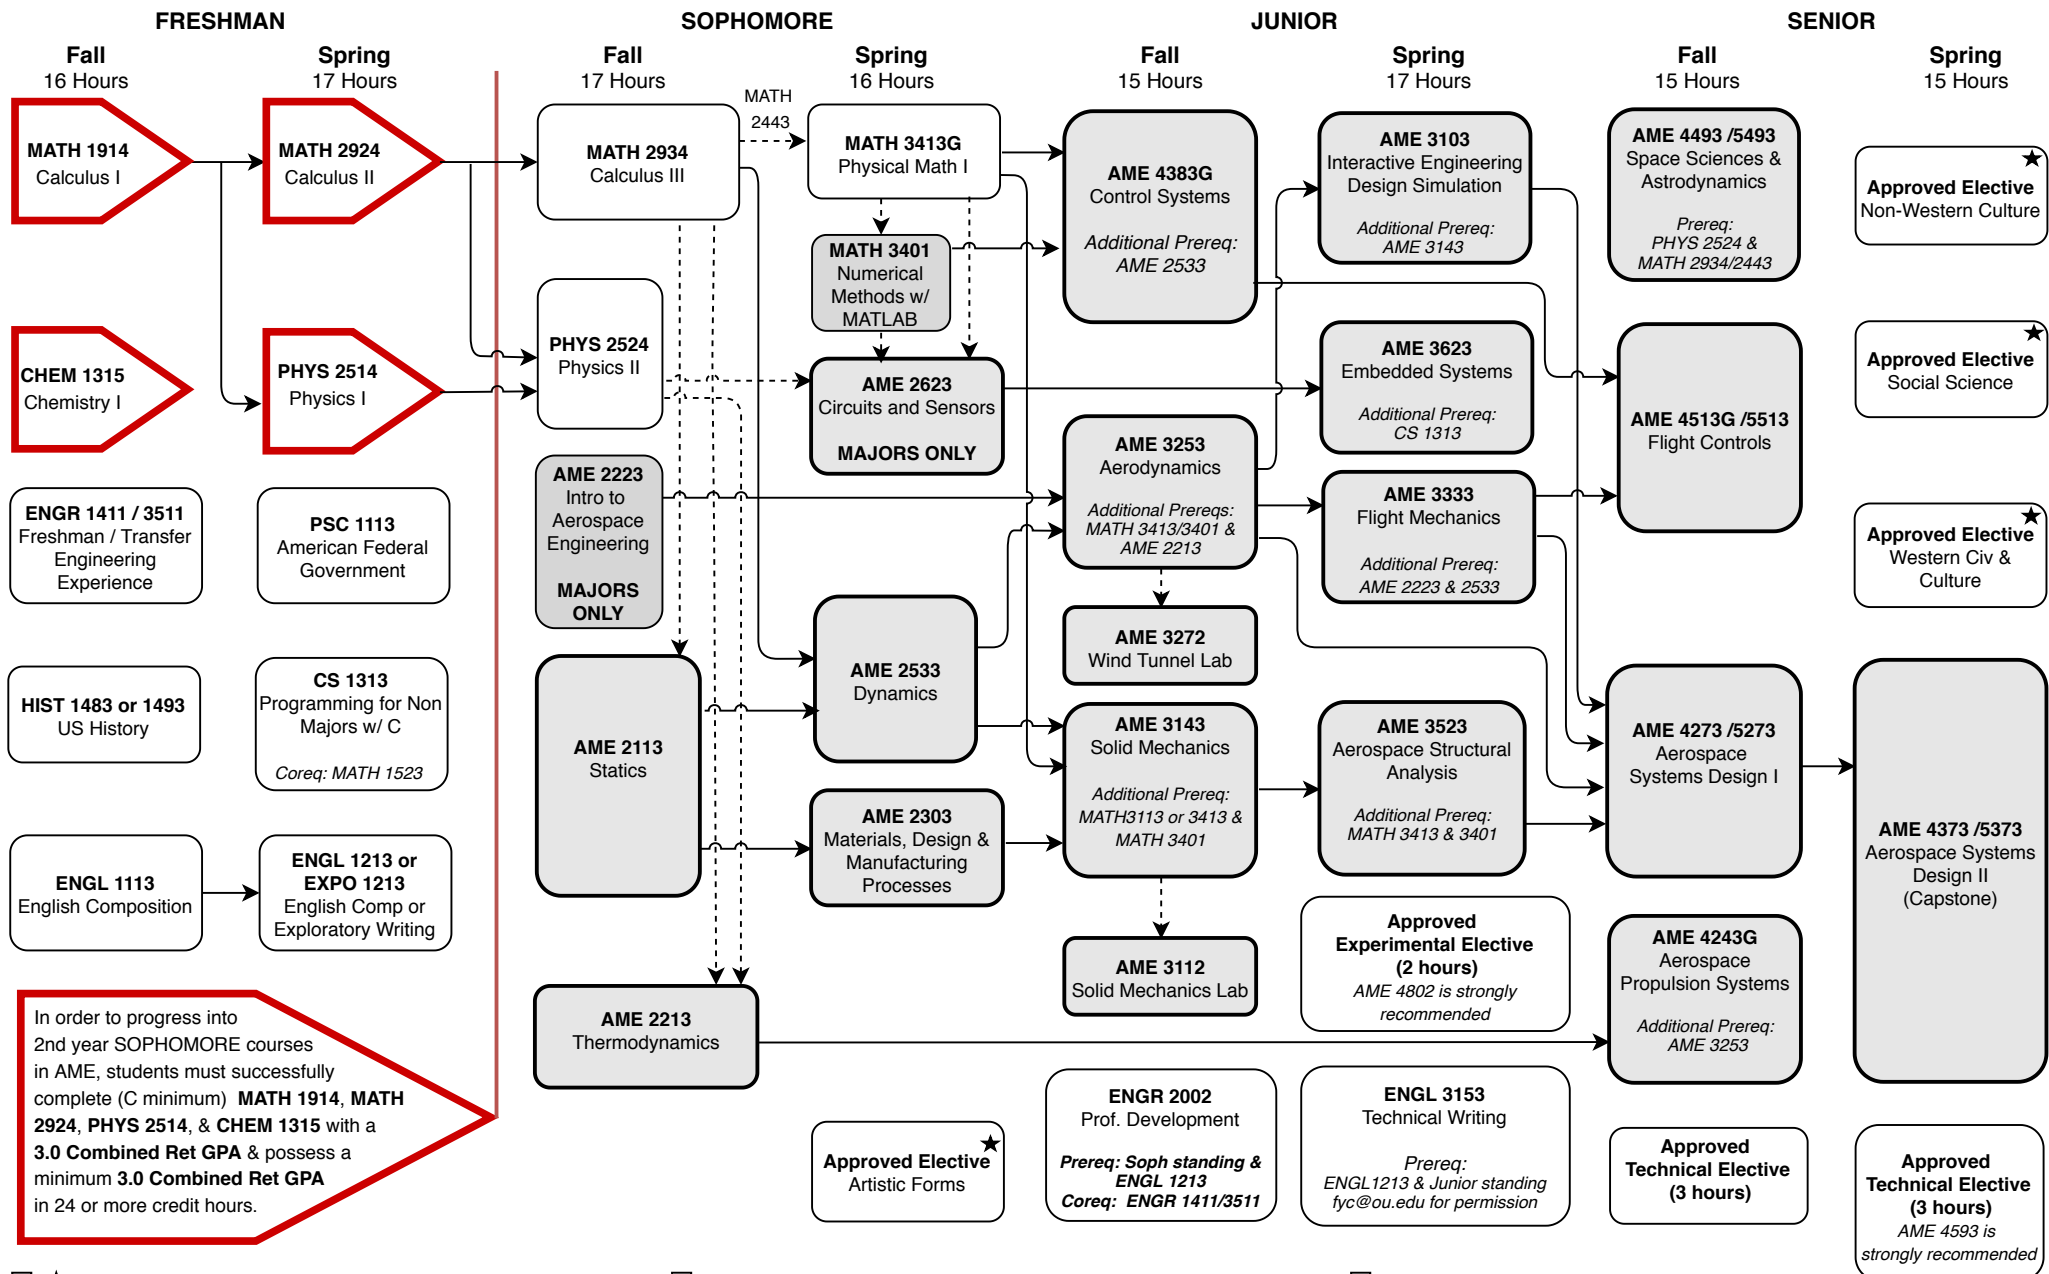

Bachelor of Science in Aerospace Engineering (Standard Option B010)

Summer 2020 through Spring 2021 – Total Credit Hours: 128

This flowchart is not an official check sheet of degree requirements. It is meant to be used as a supplemental visual guide to be used along with the official University of Oklahoma degree check sheet.

★ At least one of these Gen. Ed. courses must be 3000-4000 level.
 Foreign Language: 2 semesters college level or 2 years of high school.
 HS History Deficiency
 <---> Co-requisite. <--> Prerequisite
 [Shaded] Shaded courses offered once per year during designated semester.
 Per AME: Courses taken during Winter and Spring Intersessions will not qualify for AME course credit
 AME Electives and Flowcharts can be found here: www.ou.edu/content/coe/academics_flowcharts.html
 *The following prereqs will be reflected on the AY 2019-2020 checksheet: For AME3143-AME2533 & 2303; For AME3253-AME2213