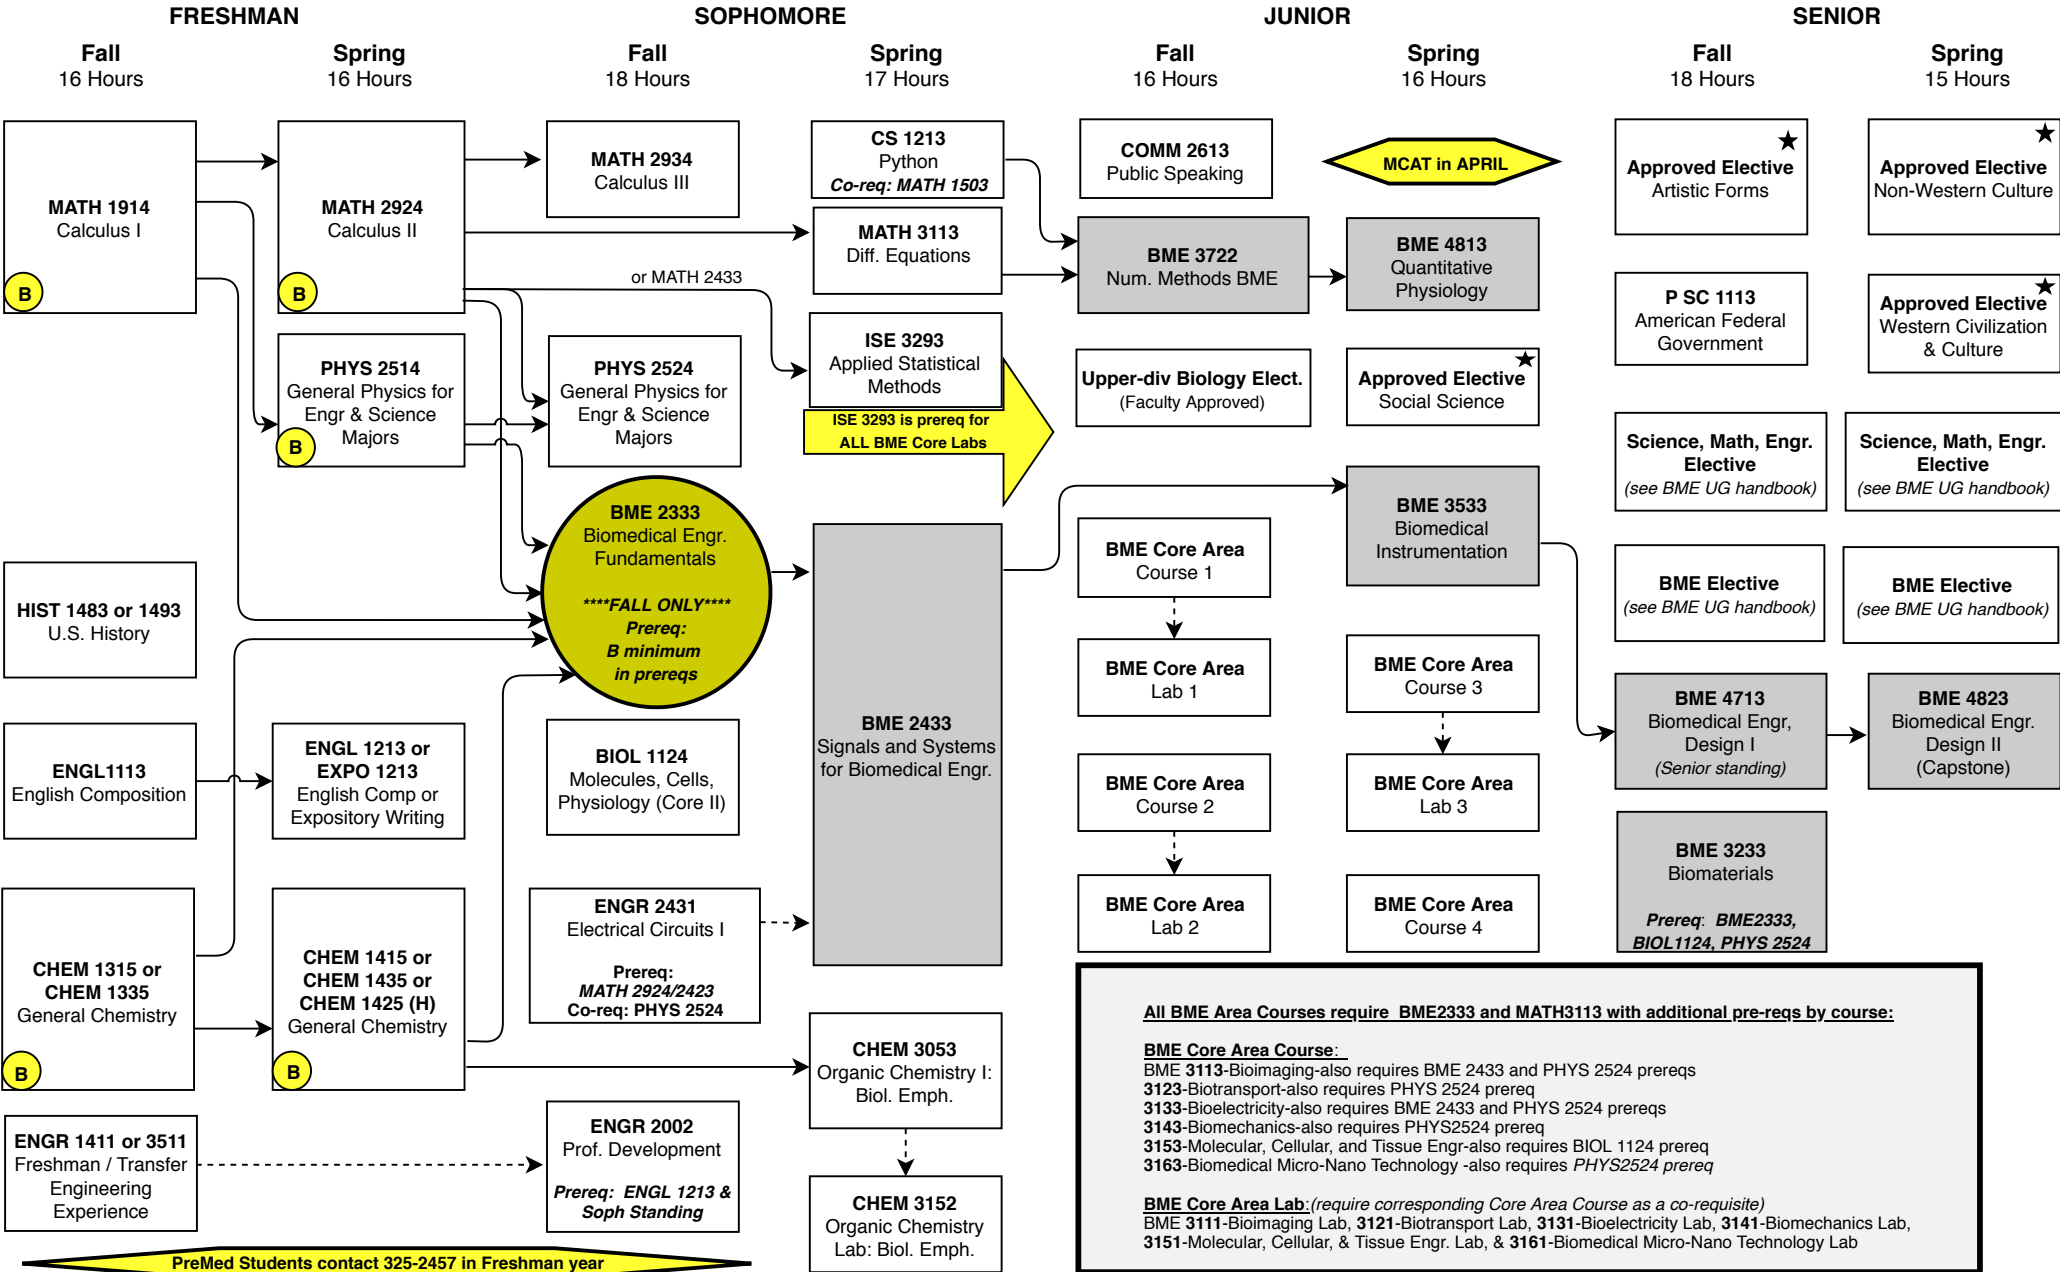

## Bachelor of Science in Biomedical Engineering (Standard Option-B108)

Summer 2019 through Spring 2020 – Total Credit Hours: 132

This flowchart is not an official check sheet of degree requirements. It is meant to be used as a supplemental visual guide to be used along with the official University of Oklahoma degree check sheet.

**Key and Important Notes**

- ★ One of these Gen. Ed. courses must be 3000-4000 level.  HS History Deficiency
- Offered once per year.  Foreign Language: 2 semesters college level or 2 years of high school.

← - - - → Co-requisite

↔ Prerequisite

Core Area Courses, Labs, and BME Electives in box above. Core Area Labs require corresponding Core Area Course as a co-requisite. Please use this flowchart as a supplemental visual guide to use in conjunction with the official OU degree check sheet.