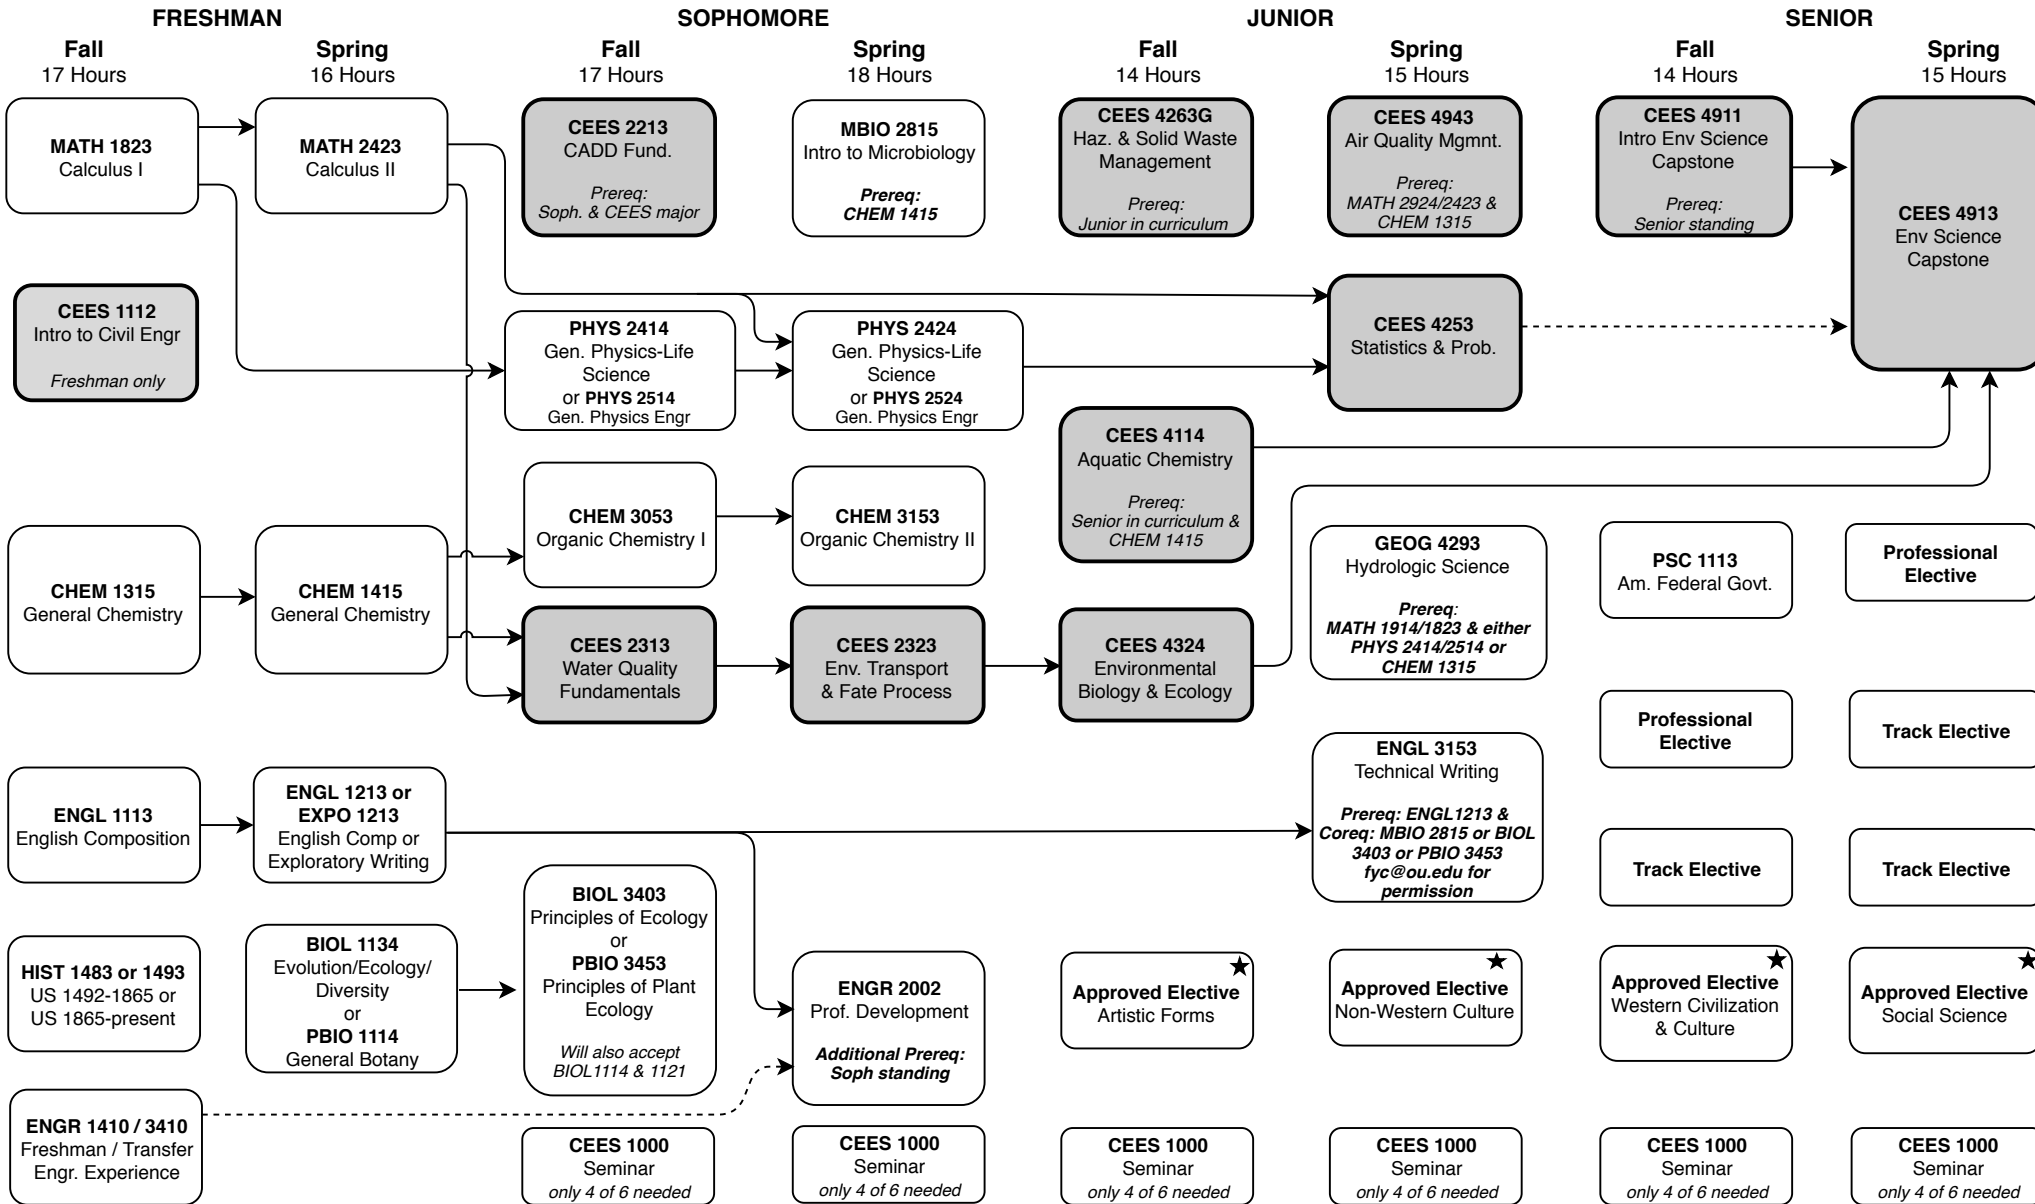

Bachelor of Science in Environmental Science (Standard Option B405)

Summer 2018 through Spring 2019 – Total Credit Hours: 121

This flowchart is not an official check sheet of degree requirements. It is meant to be used as a supplemental visual guide to be used along with the official University of Oklahoma degree check sheet.

★ At least one of these Gen. Ed. courses must be 3000-4000 level.
 Foreign Language: 2 semesters college level or 2 years of high school.

Co-requisite. Prerequisite Shaded courses offered once per year. HS History Deficiency