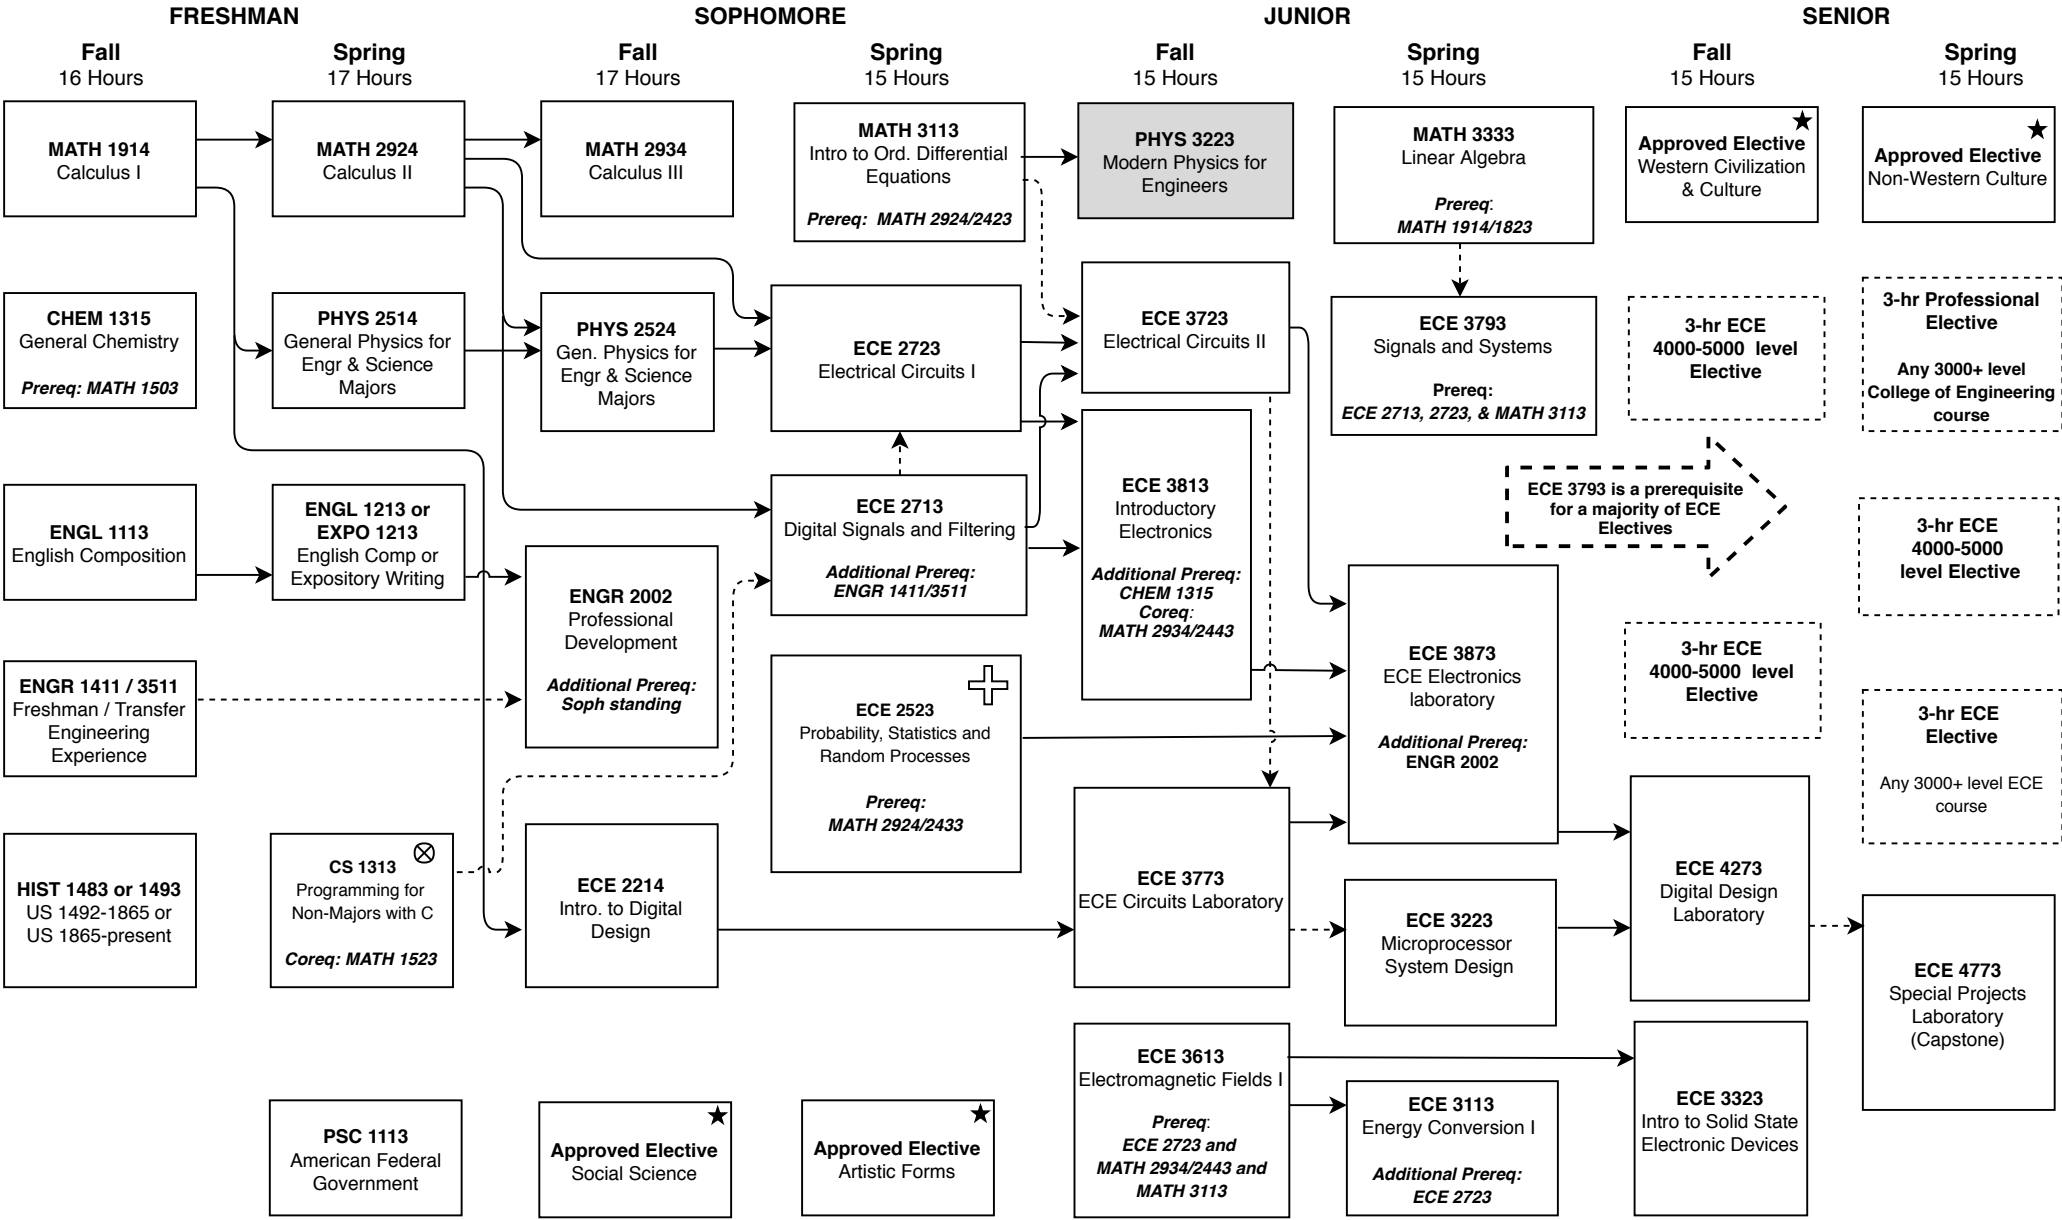

Bachelor of Science in Electrical Engineering (B350)

Summer 2018 through Spring 2019 – Total Credit Hours: 125

This flowchart is not an official check sheet of degree requirements. It is meant to be used as a supplemental visual guide to be used along with the official University of Oklahoma degree check sheet.

□ ★ At least one of these Gen. Ed. courses must be 3000-4000 level.
 □ Foreign Language: 2 semesters college level or 2 years of high school.
 ⊗ CS1313 may be met with CS 1321, 1323, or 1324

Note: Utilize flowcharts as a supplemental guide to OU Official check sheet <http://checksheets.ou.edu> and regular visits with your WSSC College Advisor

←---→ Co-requisite.
 ←→ Prerequisite
 ■ Shaded courses offered once per year.
 ⊕ ECE 2523 may be met with ISE 3293 if taken prior to Fall 2020