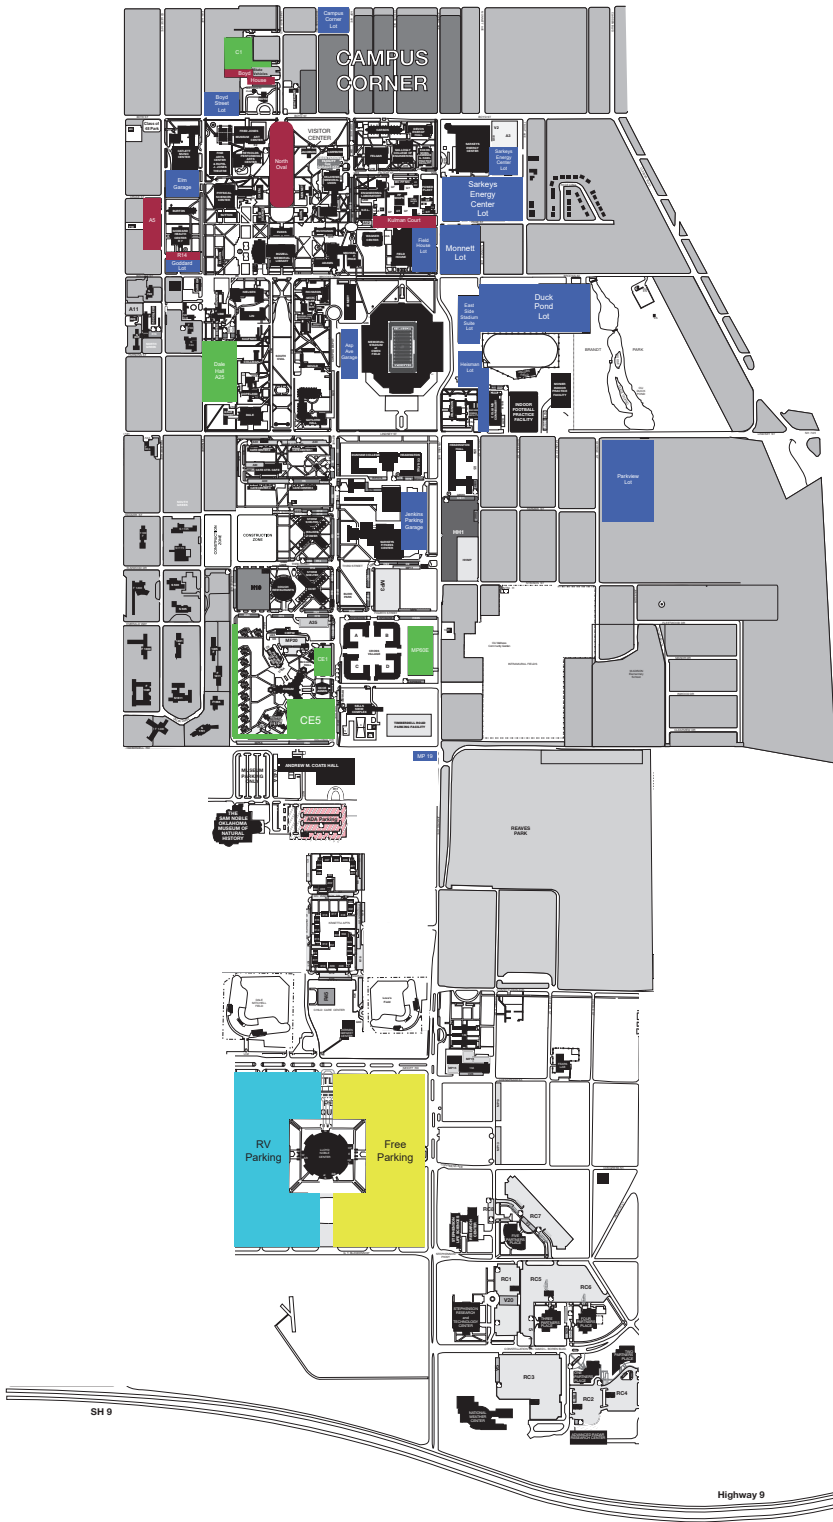

The University of Oklahoma Football Parking Map

ATHLETICS RESERVED LOTS	
PAID CASH LOTS	
RESERVED PARKING SERVICES LOTS	
RV PARKING	
FREE PARKING	
ADA PARKING WITH SHUTTLE SERVICE	