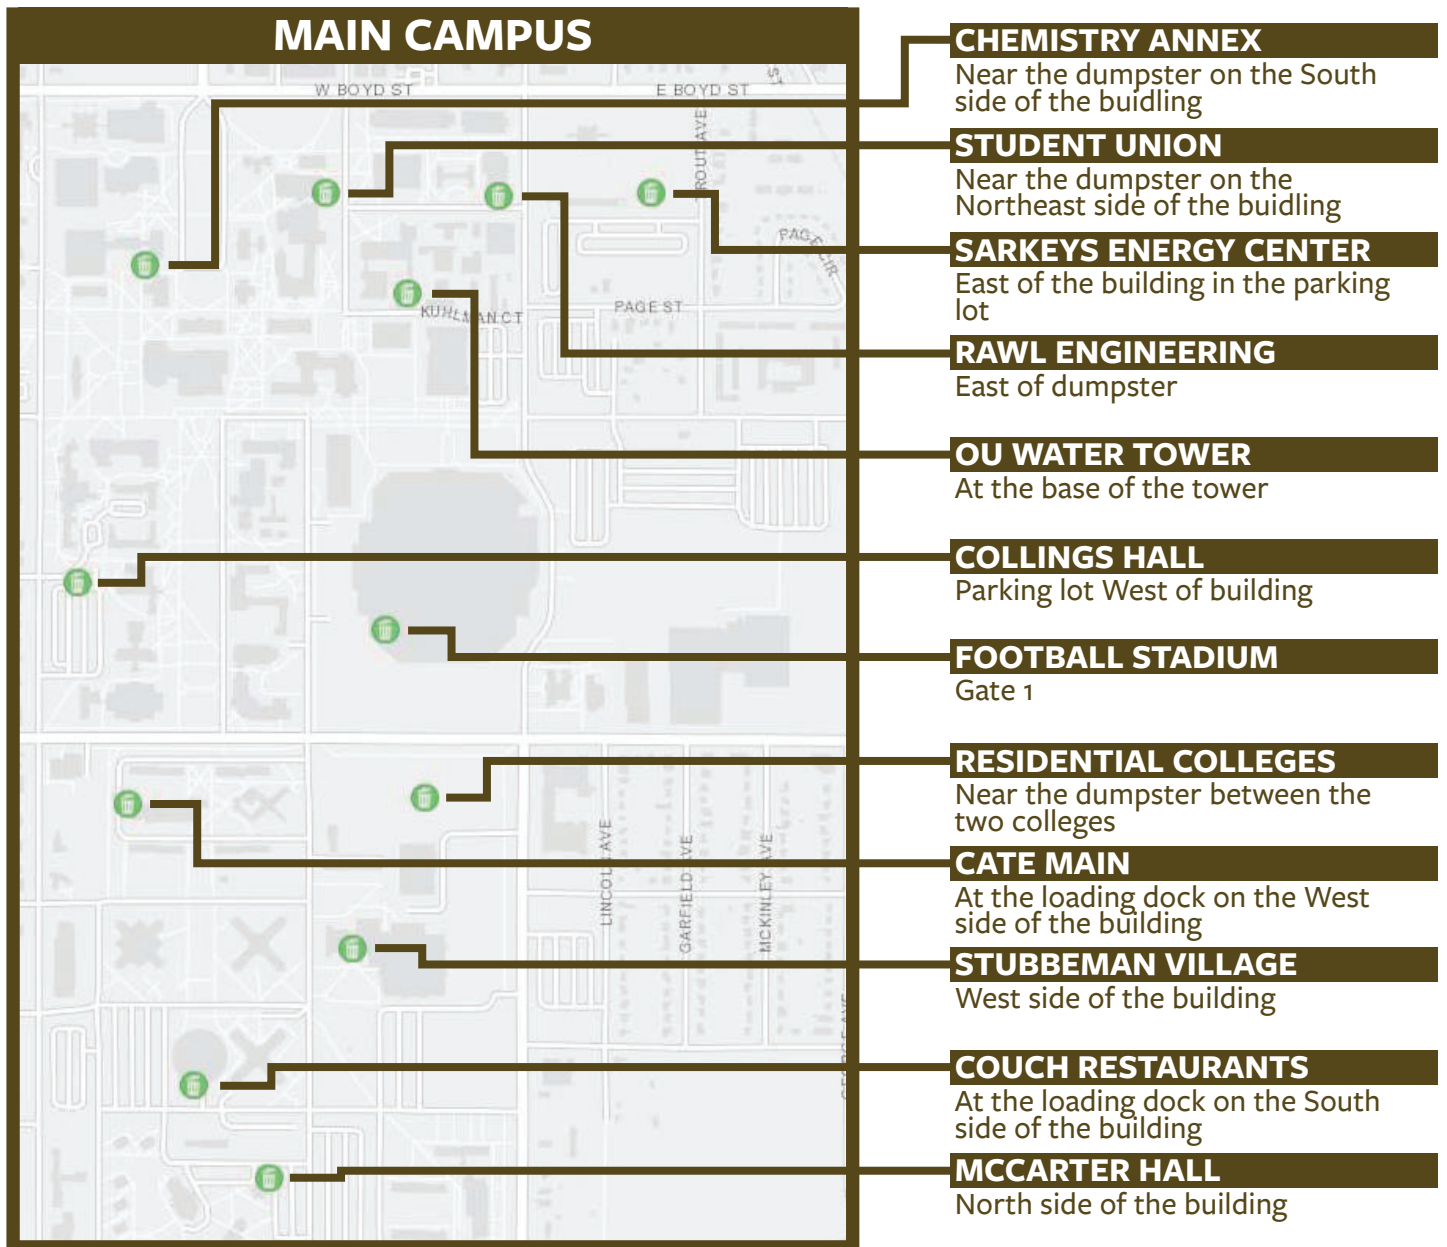

CARDBOARD

CARDBOARD TRAILER LOCATIONS

Important! ► **BREAK** down boxes

RECYCLING
The UNIVERSITY of OKLAHOMA
325-3060
www.ou.edu/sustainability

Scan for more recycling information ►

CARDBOARD

CARDBOARD TRAILER LOCATIONS

Important! ► **BREAK** down boxes

RECYCLING
The UNIVERSITY of OKLAHOMA
325-3060
www.ou.edu/sustainability

Scan for more recycling information ►